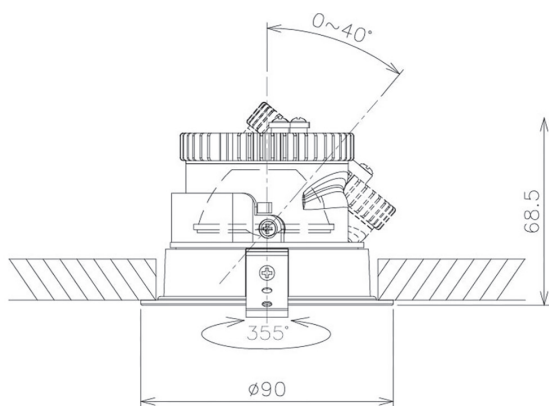

Item no. DD091-0820B8540

Series Name: Φ 80 Series Lens Type

Installation Type	Recessed mount
Fixture wattage	7.4W
Beam angle	20 deg
Color Temp.	4000K
CRI	Ra>85
Luminous	621 lm
Body	Die-cast aluminum alloy
Body finish	N/A
Trim finish	Black
Reflector finish	N/A
IP Rate	IP20
Light source	COB module
Input Voltage	AC220~240V
Dimming Type	Non-Dimmable
Certificate	CE, CCC
Cut Hole	80mm

Height (Weight)	
36.0W	138 (0.7kg)
28.5W	138 (0.7kg)
21.0W	98 (0.6kg)
14.2W	98 (0.6kg)
7.4W	78 (0.6kg)
5.0W	78 (0.4kg)