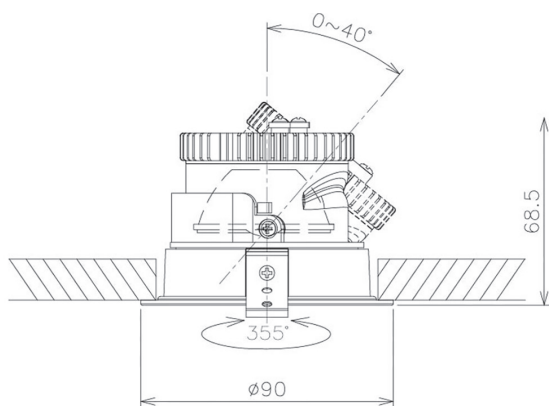

Item no. DD091-0820B8540

Series Name: Φ 80 Series Lens Type

Installation	Recessed mount
Type	Φ 80 Series Lens Type
Fixture wattage	7.4W
Beam angle	20 deg
Color Temp.	4000K
CRI	Ra>85
Luminous	621 lm
Body	Die-cast aluminum alloy
Body finish	N/A
Trim finish	Black
Reflector finish	N/A
IP Rate	IP20
Light source	COB module
Input Voltage	AC220~240V
Dimming Type	Non-Dimmable
Certificate	CE, CCC
Cut Hole	80mm

Height (Weight)	
36.0W	138 (0.7kg)
28.5W	138 (0.7kg)
21.0W	98 (0.6kg)
14.2W	98 (0.6kg)
7.4W	78 (0.6kg)
5.0W	78 (0.4kg)