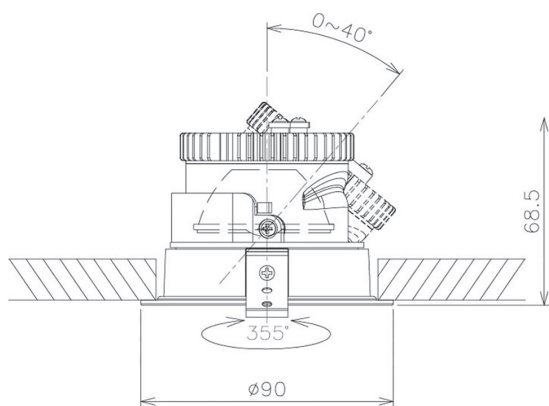

Item no. DD091-0825B8027

Series Name: Φ 80 Series Lens Type

Installation	Recessed mount
Type	Φ 80 Series Lens Type
Fixture wattage	7.4W
Beam angle	25 deg
Color Temp.	2700K
CRI	Ra>85
Luminous	615 lm
Body	Die-cast aluminum alloy
Body finish	N/A
Trim finish	Black
Reflector finish	N/A
IP Rate	IP20
Light source	COB module
Input Voltage	AC220~240V
Dimming Type	Non-Dimmable
Certificate	CE, CCC
Cut Hole	80mm

Height (Weight)	
36.0W	138 (0.7kg)
28.5W	138 (0.7kg)
21.0W	98 (0.6kg)
14.2W	98 (0.6kg)
7.4W	78 (0.6kg)
5.0W	78 (0.4kg)