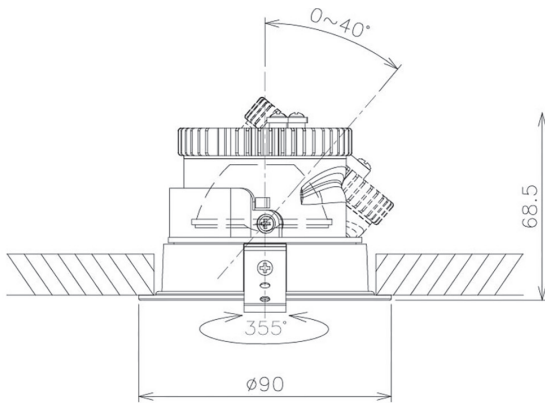

Item no. DD091-0825B8027

Series Name: Φ 80 Series Lens Type

Installation Type	Recessed mount
Fixture wattage	7.4W
Beam angle	25 deg
Color Temp.	2700K
CRI	Ra>85
Luminous	615 lm
Body	Die-cast aluminum alloy
Body finish	N/A
Trim finish	Black
Reflector finish	N/A
IP Rate	IP20
Light source	COB module
Input Voltage	AC220~240V
Dimming Type	Non-Dimmable
Certificate	CE, CCC
Cut Hole	80mm

Height (Weight)	
36.0W	138 (0.7kg)
28.5W	138 (0.7kg)
21.0W	98 (0.6kg)
14.2W	98 (0.6kg)
7.4W	78 (0.6kg)
5.0W	78 (0.4kg)