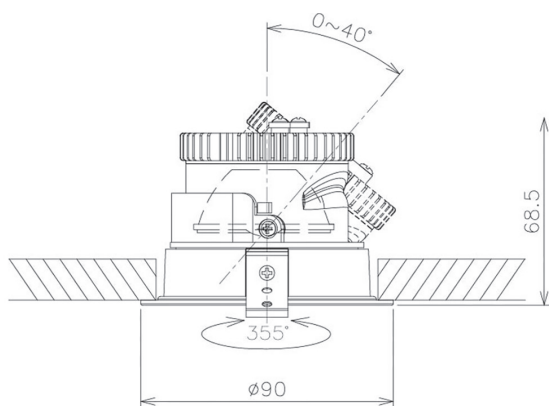

Item no. DD091-0825B8030

Series Name:  $\Phi$ 80 Series Lens Type

Installation	Recessed mount
Type	$\Phi$ 80 Series Lens Type
Fixture wattage	7.4W
Beam angle	25 deg
Color Temp.	3000K
CRI	Ra>85
Luminous	641 lm
Body	Die-cast aluminum alloy
Body finish	N/A
Trim finish	Black
Reflector finish	N/A
IP Rate	IP20
Light source	COB module
Input Voltage	AC220~240V
Dimming Type	Non-Dimmable
Certificate	CE, CCC
Cut Hole	80mm

Height (Weight)	
36.0W	138 (0.7kg)
28.5W	138 (0.7kg)
21.0W	98 (0.6kg)
14.2W	98 (0.6kg)
7.4W	78 (0.6kg)
5.0W	78 (0.4kg)