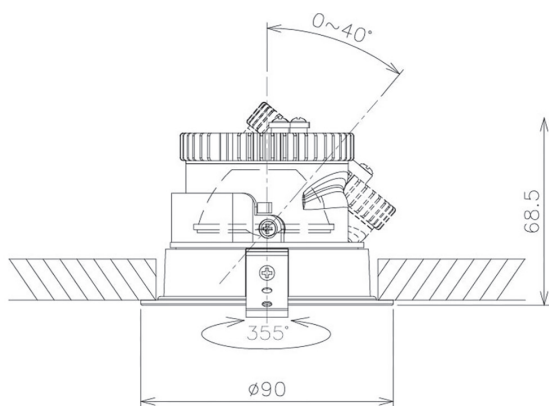

Item no. DD091-0825B8030

Series Name: Φ 80 Series Lens Type

Installation Type	Recessed mount
Fixture wattage	7.4W
Beam angle	25 deg
Color Temp.	3000K
CRI	Ra>85
Luminous	641 lm
Body	Die-cast aluminum alloy
Body finish	N/A
Trim finish	Black
Reflector finish	N/A
IP Rate	IP20
Light source	COB module
Input Voltage	AC220~240V
Dimming Type	Non-Dimmable
Certificate	CE, CCC
Cut Hole	80mm

Height (Weight)	
36.0W	138 (0.7kg)
28.5W	138 (0.7kg)
21.0W	98 (0.6kg)
14.2W	98 (0.6kg)
7.4W	78 (0.6kg)
5.0W	78 (0.4kg)