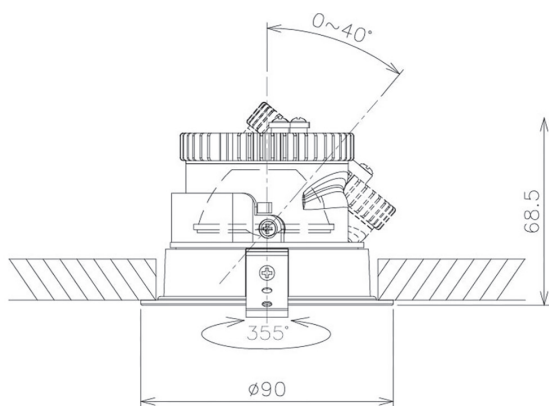

Item no. DD091-0825B8035

Series Name: Φ 80 Series Lens Type

Installation Type	Recessed mount
Fixture wattage	7.4W
Beam angle	25 deg
Color Temp.	3500K
CRI	Ra>85
Luminous	654 lm
Body	Die-cast aluminum alloy
Body finish	N/A
Trim finish	Black
Reflector finish	N/A
IP Rate	IP20
Light source	COB module
Input Voltage	AC220~240V
Dimming Type	Non-Dimmable
Certificate	CE, CCC
Cut Hole	80mm

Height (Weight)	
36.0W	138 (0.7kg)
28.5W	138 (0.7kg)
21.0W	98 (0.6kg)
14.2W	98 (0.6kg)
7.4W	78 (0.6kg)
5.0W	78 (0.4kg)