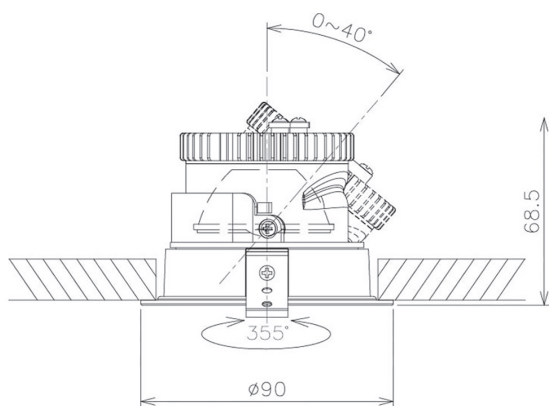

Item no. DD091-0825B8035

Series Name: Φ 80 Series Lens Type

Installation	Recessed mount
Type	Φ 80 Series Lens Type
Fixture wattage	7.4W
Beam angle	25 deg
Color Temp.	3500K
CRI	Ra>85
Luminous	654 lm
Body	Die-cast aluminum alloy
Body finish	N/A
Trim finish	Black
Reflector finish	N/A
IP Rate	IP20
Light source	COB module
Input Voltage	AC220~240V
Dimming Type	Non-Dimmable
Certificate	CE, CCC
Cut Hole	80mm

Height (Weight)	
36.0W	138 (0.7kg)
28.5W	138 (0.7kg)
21.0W	98 (0.6kg)
14.2W	98 (0.6kg)
7.4W	78 (0.6kg)
5.0W	78 (0.4kg)