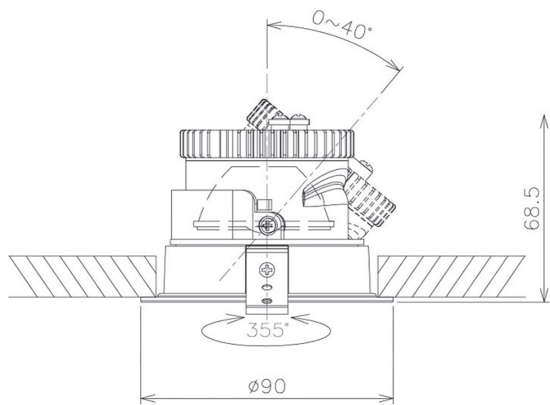

Item no. DD091-0825B8040

Series Name:  $\Phi$ 80 Series Lens Type

Installation Type	Recessed mount
Fixture wattage	7.4W
Beam angle	25 deg
Color Temp.	4000K
CRI	Ra>85
Luminous	660 lm
Body	Die-cast aluminum alloy
Body finish	N/A
Trim finish	Black
Reflector finish	N/A
IP Rate	IP20
Light source	COB module
Input Voltage	AC220~240V
Dimming Type	Non-Dimmable
Certificate	CE, CCC
Cut Hole	80mm

Height (Weight)	
36.0W	138 (0.7kg)
28.5W	138 (0.7kg)
21.0W	98 (0.6kg)
14.2W	98 (0.6kg)
7.4W	78 (0.6kg)
5.0W	78 (0.4kg)