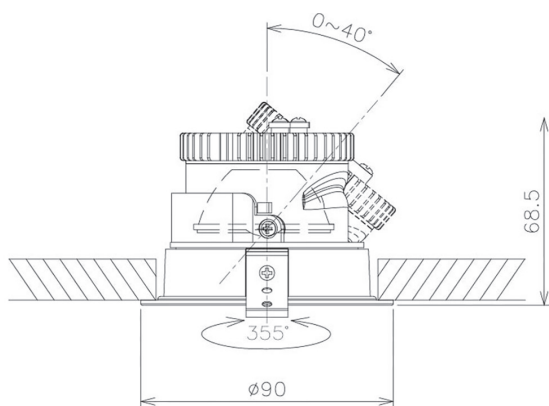

Item no. DD091-0825B8040

Series Name: Φ 80 Series Lens Type

Installation	Recessed mount
Type	Φ 80 Series Lens Type
Fixture wattage	7.4W
Beam angle	25 deg
Color Temp.	4000K
CRI	Ra>85
Luminous	660 lm
Body	Die-cast aluminum alloy
Body finish	N/A
Trim finish	Black
Reflector finish	N/A
IP Rate	IP20
Light source	COB module
Input Voltage	AC220~240V
Dimming Type	Non-Dimmable
Certificate	CE, CCC
Cut Hole	80mm

Height (Weight)	
36.0W	138 (0.7kg)
28.5W	138 (0.7kg)
21.0W	98 (0.6kg)
14.2W	98 (0.6kg)
7.4W	78 (0.6kg)
5.0W	78 (0.4kg)