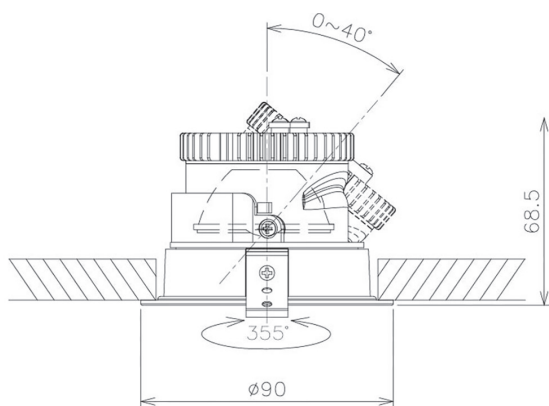

Item no. DD091-0825B8527

Series Name:  $\Phi$ 80 Series Lens Type

Installation	Recessed mount
Type	$\Phi$ 80 Series Lens Type
Fixture wattage	7.4W
Beam angle	30 deg
Color Temp.	2700K
CRI	Ra>85
Luminous	578 lm
Body	Die-cast aluminum alloy
Body finish	N/A
Trim finish	Black
Reflector finish	N/A
IP Rate	IP20
Light source	COB module
Input Voltage	AC220~240V
Dimming Type	Non-Dimmable
Certificate	CE, CCC
Cut Hole	80mm

Height (Weight)	
36.0W	138 (0.7kg)
28.5W	138 (0.7kg)
21.0W	98 (0.6kg)
14.2W	98 (0.6kg)
7.4W	78 (0.6kg)
5.0W	78 (0.4kg)