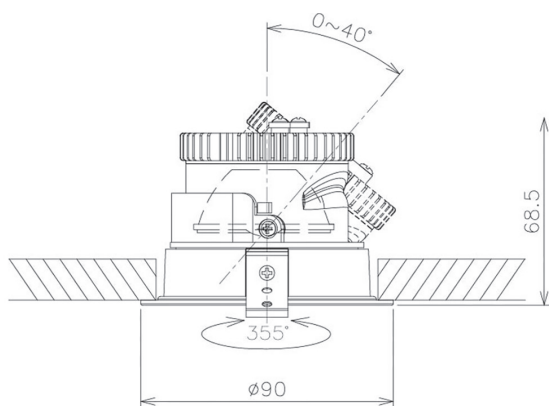

Item no. DD091-0825B8530

Series Name: Φ 80 Series Lens Type

Installation	Recessed mount
Type	Φ 80 Series Lens Type
Fixture wattage	7.4W
Beam angle	30 deg
Color Temp.	3000K
CRI	Ra>85
Luminous	602 lm
Body	Die-cast aluminum alloy
Body finish	N/A
Trim finish	Black
Reflector finish	N/A
IP Rate	IP20
Light source	COB module
Input Voltage	AC220~240V
Dimming Type	Non-Dimmable
Certificate	CE, CCC
Cut Hole	80mm

Height (Weight)	
36.0W	138 (0.7kg)
28.5W	138 (0.7kg)
21.0W	98 (0.6kg)
14.2W	98 (0.6kg)
7.4W	78 (0.6kg)
5.0W	78 (0.4kg)