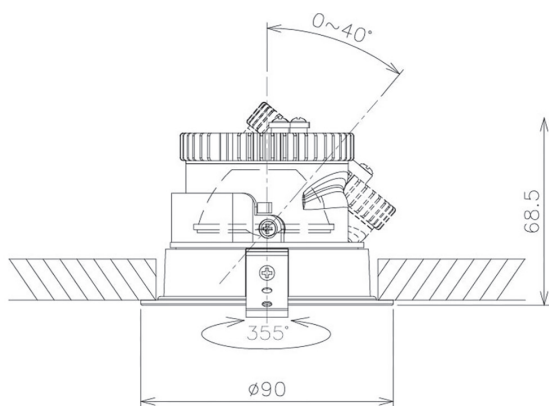

Item no. DD091-0825B8530

Series Name: Φ 80 Series Lens Type

Installation Type	Recessed mount
Fixture wattage	7.4W
Beam angle	30 deg
Color Temp.	3000K
CRI	Ra>85
Luminous	602 lm
Body	Die-cast aluminum alloy
Body finish	N/A
Trim finish	Black
Reflector finish	N/A
IP Rate	IP20
Light source	COB module
Input Voltage	AC220~240V
Dimming Type	Non-Dimmable
Certificate	CE, CCC
Cut Hole	80mm

Height (Weight)	
36.0W	138 (0.7kg)
28.5W	138 (0.7kg)
21.0W	98 (0.6kg)
14.2W	98 (0.6kg)
7.4W	78 (0.6kg)
5.0W	78 (0.4kg)