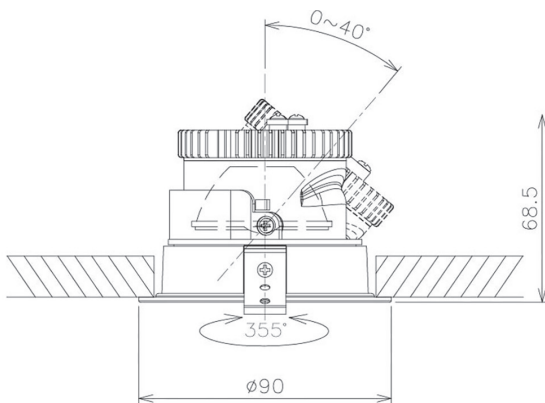

Item no. DD091-0825B8535

Series Name: Φ 80 Series Lens Type

Installation Type	Recessed mount
Fixture wattage	7.4W
Beam angle	30 deg
Color Temp.	3500K
CRI	Ra>85
Luminous	614 lm
Body	Die-cast aluminum alloy
Body finish	N/A
Trim finish	Black
Reflector finish	N/A
IP Rate	IP20
Light source	COB module
Input Voltage	AC220~240V
Dimming Type	Non-Dimmable
Certificate	CE, CCC
Cut Hole	80mm

Height (Weight)	
36.0W	138 (0.7kg)
28.5W	138 (0.7kg)
21.0W	98 (0.6kg)
14.2W	98 (0.6kg)
7.4W	78 (0.6kg)
5.0W	78 (0.4kg)