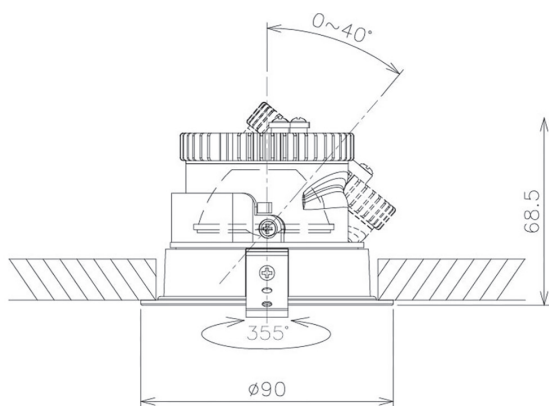

Item no. DD091-0825B8540

Series Name: Φ 80 Series Lens Type

Installation Type	Recessed mount
Fixture wattage	7.4W
Beam angle	30 deg
Color Temp.	4000K
CRI	Ra>85
Luminous	621 lm
Body	Die-cast aluminum alloy
Body finish	N/A
Trim finish	Black
Reflector finish	N/A
IP Rate	IP20
Light source	COB module
Input Voltage	AC220~240V
Dimming Type	Non-Dimmable
Certificate	CE, CCC
Cut Hole	80mm

Height (Weight)	
36.0W	138 (0.7kg)
28.5W	138 (0.7kg)
21.0W	98 (0.6kg)
14.2W	98 (0.6kg)
7.4W	78 (0.6kg)
5.0W	78 (0.4kg)