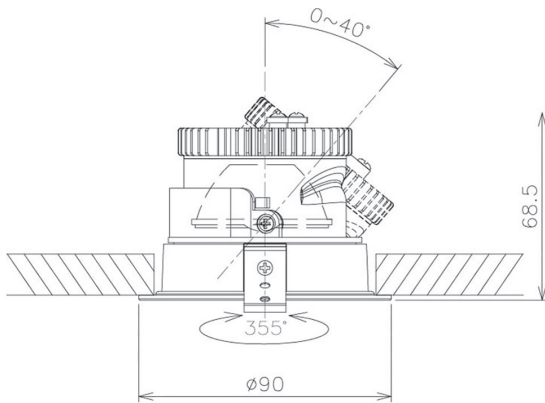

Item no. DD091-0825B8540

Series Name:  $\Phi$ 80 Series Lens Type

Installation	Recessed mount
Type	$\Phi$ 80 Series Lens Type
Fixture wattage	7.4W
Beam angle	30 deg
Color Temp.	4000K
CRI	Ra>85
Luminous	621 lm
Body	Die-cast aluminum alloy
Body finish	N/A
Trim finish	Black
Reflector finish	N/A
IP Rate	IP20
Light source	COB module
Input Voltage	AC220~240V
Dimming Type	Non-Dimmable
Certificate	CE, CCC
Cut Hole	80mm

Height (Weight)	
36.0W	138 (0.7kg)
28.5W	138 (0.7kg)
21.0W	98 (0.6kg)
14.2W	98 (0.6kg)
7.4W	78 (0.6kg)
5.0W	78 (0.4kg)