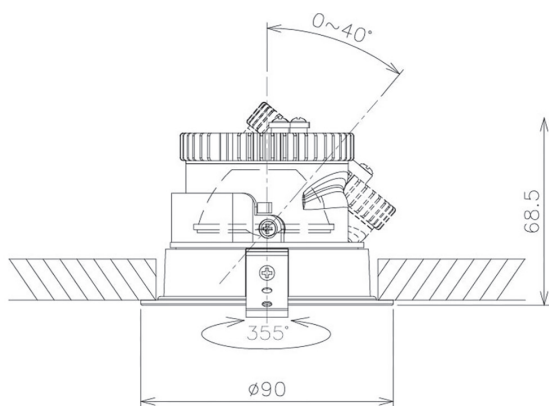

Item no. DD091-0830B8027

Series Name: Φ 80 Series Lens Type

Installation Type	Recessed mount
Fixture wattage	7.4W
Beam angle	30 deg
Color Temp.	2700K
CRI	Ra>90
Luminous	675 lm
Body	Die-cast aluminum alloy
Body finish	N/A
Trim finish	Black
Reflector finish	N/A
IP Rate	IP20
Light source	COB module
Input Voltage	AC220~240V
Dimming Type	Non-Dimmable
Certificate	CE, CCC
Cut Hole	80mm

Height (Weight)	
36.0W	138 (0.7kg)
28.5W	138 (0.7kg)
21.0W	98 (0.6kg)
14.2W	98 (0.6kg)
7.4W	78 (0.6kg)
5.0W	78 (0.4kg)