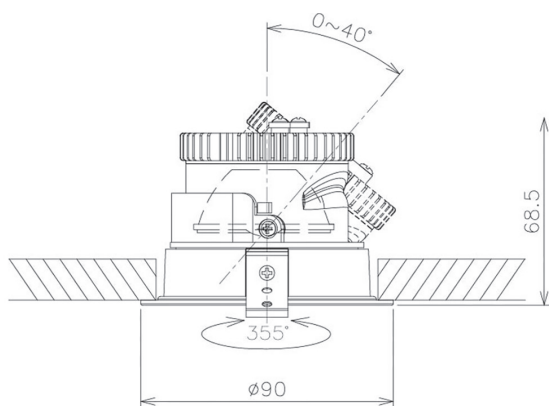

Item no. DD091-0830B8027

Series Name: Φ 80 Series Lens Type

Installation	Recessed mount
Type	Φ 80 Series Lens Type
Fixture wattage	7.4W
Beam angle	30 deg
Color Temp.	2700K
CRI	Ra>90
Luminous	675 lm
Body	Die-cast aluminum alloy
Body finish	N/A
Trim finish	Black
Reflector finish	N/A
IP Rate	IP20
Light source	COB module
Input Voltage	AC220~240V
Dimming Type	Non-Dimmable
Certificate	CE, CCC
Cut Hole	80mm

Height (Weight)	
36.0W	138 (0.7kg)
28.5W	138 (0.7kg)
21.0W	98 (0.6kg)
14.2W	98 (0.6kg)
7.4W	78 (0.6kg)
5.0W	78 (0.4kg)