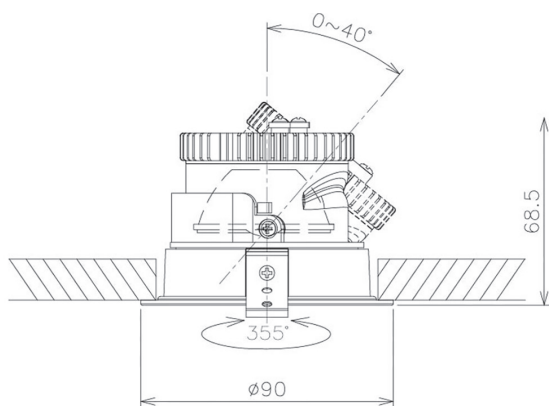

Item no. DD091-0830B8030

Series Name:  $\Phi$ 80 Series Lens Type

Installation	Recessed mount
Type	$\Phi$ 80 Series Lens Type
Fixture wattage	7.4W
Beam angle	30 deg
Color Temp.	3000K
CRI	Ra>90
Luminous	704 lm
Body	Die-cast aluminum alloy
Body finish	N/A
Trim finish	Black
Reflector finish	N/A
IP Rate	IP20
Light source	COB module
Input Voltage	AC220~240V
Dimming Type	Non-Dimmable
Certificate	CE, CCC
Cut Hole	80mm

Height (Weight)	
36.0W	138 (0.7kg)
28.5W	138 (0.7kg)
21.0W	98 (0.6kg)
14.2W	98 (0.6kg)
7.4W	78 (0.6kg)
5.0W	78 (0.4kg)