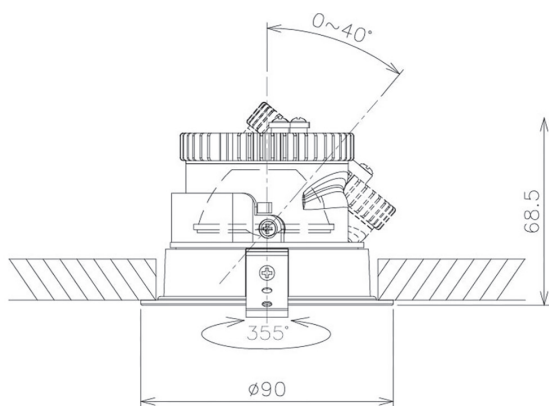

Item no. DD091-0830B8030

Series Name: Φ 80 Series Lens Type

Installation Type	Recessed mount
Fixture wattage	7.4W
Beam angle	30 deg
Color Temp.	3000K
CRI	Ra>90
Luminous	704 lm
Body	Die-cast aluminum alloy
Body finish	N/A
Trim finish	Black
Reflector finish	N/A
IP Rate	IP20
Light source	COB module
Input Voltage	AC220~240V
Dimming Type	Non-Dimmable
Certificate	CE, CCC
Cut Hole	80mm

Height (Weight)	
36.0W	138 (0.7kg)
28.5W	138 (0.7kg)
21.0W	98 (0.6kg)
14.2W	98 (0.6kg)
7.4W	78 (0.6kg)
5.0W	78 (0.4kg)