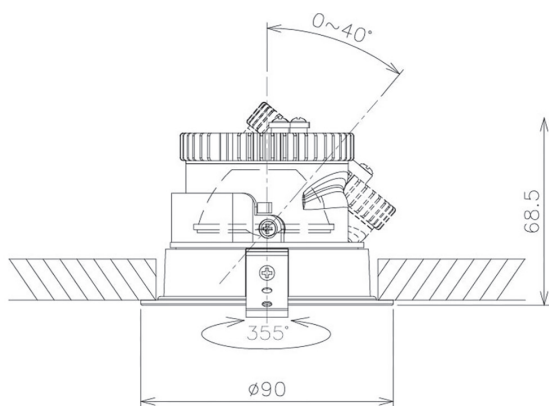

Item no. DD091-0830B8035

Series Name: Φ 80 Series Lens Type

Installation Type	Recessed mount
Fixture wattage	7.4W
Beam angle	30 deg
Color Temp.	3500K
CRI	Ra>90
Luminous	718 lm
Body	Die-cast aluminum alloy
Body finish	N/A
Trim finish	Black
Reflector finish	N/A
IP Rate	IP20
Light source	COB module
Input Voltage	AC220~240V
Dimming Type	Non-Dimmable
Certificate	CE, CCC
Cut Hole	80mm

Height (Weight)	
36.0W	138 (0.7kg)
28.5W	138 (0.7kg)
21.0W	98 (0.6kg)
14.2W	98 (0.6kg)
7.4W	78 (0.6kg)
5.0W	78 (0.4kg)