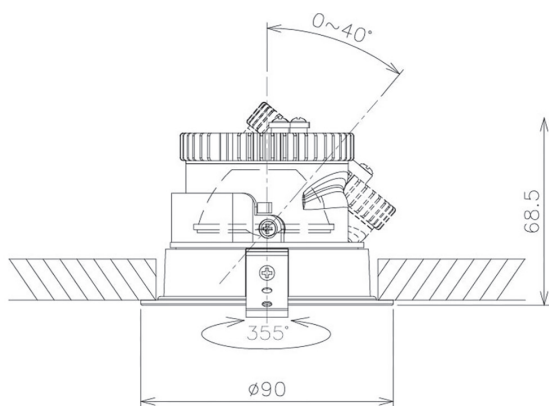

Item no. DD091-0830B8040

Series Name: Φ 80 Series Lens Type

Installation Type	Recessed mount
Fixture wattage	7.4W
Beam angle	30 deg
Color Temp.	4000K
CRI	Ra>90
Luminous	725 lm
Body	Die-cast aluminum alloy
Body finish	N/A
Trim finish	Black
Reflector finish	N/A
IP Rate	IP20
Light source	COB module
Input Voltage	AC220~240V
Dimming Type	Non-Dimmable
Certificate	CE, CCC
Cut Hole	80mm

Height (Weight)	
36.0W	138 (0.7kg)
28.5W	138 (0.7kg)
21.0W	98 (0.6kg)
14.2W	98 (0.6kg)
7.4W	78 (0.6kg)
5.0W	78 (0.4kg)