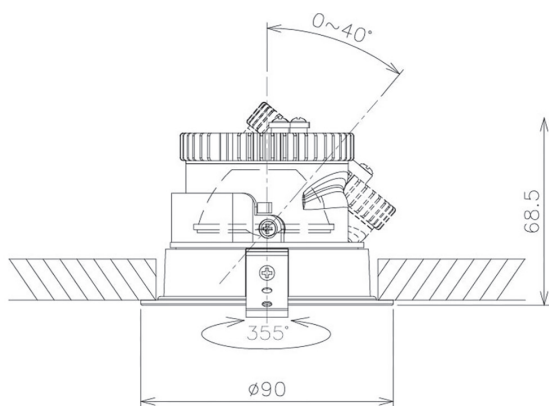

Item no. DD091-0830B8527

Series Name: Φ 80 Series Lens Type

Installation Type	Recessed mount
Fixture wattage	7.4W
Beam angle	30 deg
Color Temp.	2700K
CRI	Ra>85
Luminous	635 lm
Body	Die-cast aluminum alloy
Body finish	N/A
Trim finish	Black
Reflector finish	N/A
IP Rate	IP20
Light source	COB module
Input Voltage	AC220~240V
Dimming Type	Non-Dimmable
Certificate	CE, CCC
Cut Hole	80mm

Height (Weight)	
36.0W	138 (0.7kg)
28.5W	138 (0.7kg)
21.0W	98 (0.6kg)
14.2W	98 (0.6kg)
7.4W	78 (0.6kg)
5.0W	78 (0.4kg)