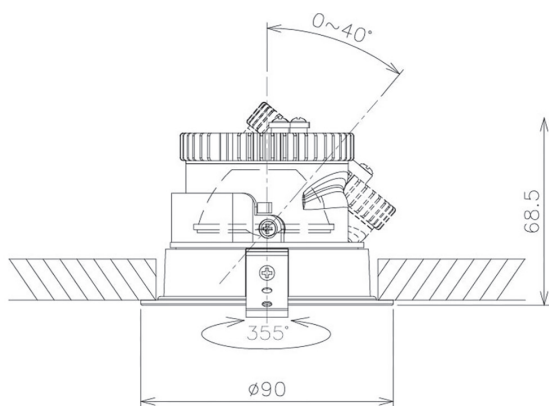

Item no. DD091-0830B8530

Series Name: Φ 80 Series Lens Type

Installation Type	Recessed mount
Fixture wattage	7.4W
Beam angle	30 deg
Color Temp.	3000K
CRI	Ra>85
Luminous	662 lm
Body	Die-cast aluminum alloy
Body finish	N/A
Trim finish	Black
Reflector finish	N/A
IP Rate	IP20
Light source	COB module
Input Voltage	AC220~240V
Dimming Type	Non-Dimmable
Certificate	CE, CCC
Cut Hole	80mm

Height (Weight)	
36.0W	138 (0.7kg)
28.5W	138 (0.7kg)
21.0W	98 (0.6kg)
14.2W	98 (0.6kg)
7.4W	78 (0.6kg)
5.0W	78 (0.4kg)