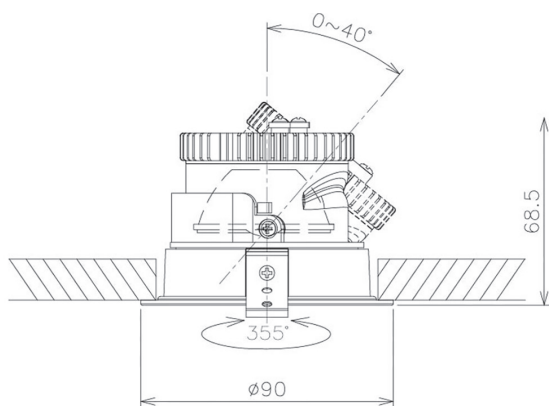

Item no. DD091-0830B8535

Series Name: Φ 80 Series Lens Type

Installation	Recessed mount
Type	Φ 80 Series Lens Type
Fixture wattage	7.4W
Beam angle	30 deg
Color Temp.	3500K
CRI	Ra>85
Luminous	675 lm
Body	Die-cast aluminum alloy
Body finish	N/A
Trim finish	Black
Reflector finish	N/A
IP Rate	IP20
Light source	COB module
Input Voltage	AC220~240V
Dimming Type	Non-Dimmable
Certificate	CE, CCC
Cut Hole	80mm

Height (Weight)	
36.0W	138 (0.7kg)
28.5W	138 (0.7kg)
21.0W	98 (0.6kg)
14.2W	98 (0.6kg)
7.4W	78 (0.6kg)
5.0W	78 (0.4kg)