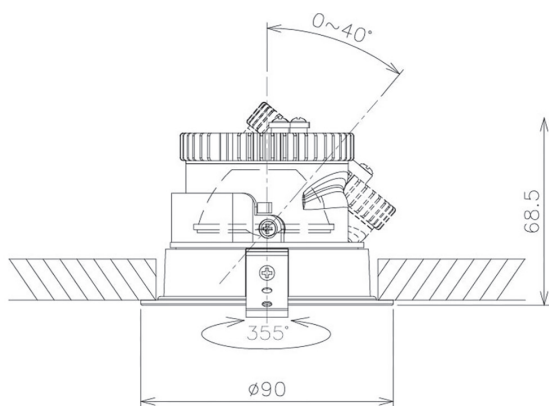

Item no. DD091-0830B8535

Series Name:  $\Phi$ 80 Series Lens Type

Installation Type	Recessed mount
Fixture wattage	7.4W
Beam angle	30 deg
Color Temp.	3500K
CRI	Ra>85
Luminous	675 lm
Body	Die-cast aluminum alloy
Body finish	N/A
Trim finish	Black
Reflector finish	N/A
IP Rate	IP20
Light source	COB module
Input Voltage	AC220~240V
Dimming Type	Non-Dimmable
Certificate	CE, CCC
Cut Hole	80mm

Height (Weight)	
36.0W	138 (0.7kg)
28.5W	138 (0.7kg)
21.0W	98 (0.6kg)
14.2W	98 (0.6kg)
7.4W	78 (0.6kg)
5.0W	78 (0.4kg)