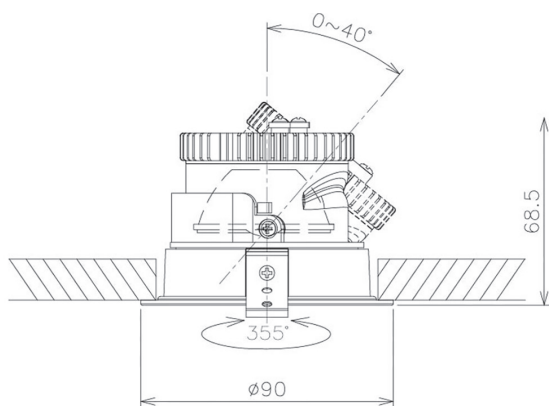

Item no. DD091-0830B8540

Series Name:  $\Phi$ 80 Series Lens Type

|                  |                            |
|------------------|----------------------------|
| Installation     | Recessed mount             |
| Type             | $\Phi$ 80 Series Lens Type |
| Fixture wattage  | 7.4W                       |
| Beam angle       | 30 deg                     |
| Color Temp.      | 4000K                      |
| CRI              | Ra>85                      |
| Luminous         | 682 lm                     |
| Body             | Die-cast aluminum alloy    |
| Body finish      | N/A                        |
| Trim finish      | Black                      |
| Reflector finish | N/A                        |
| IP Rate          | IP20                       |
| Light source     | COB module                 |
| Input Voltage    | AC220~240V                 |
| Dimming Type     | Non-Dimmable               |
| Certificate      | CE, CCC                    |
| Cut Hole         | 80mm                       |

| Height (Weight) |             |
|-----------------|-------------|
| 36.0W           | 138 (0.7kg) |
| 28.5W           | 138 (0.7kg) |
| 21.0W           | 98 (0.6kg)  |
| 14.2W           | 98 (0.6kg)  |
| 7.4W            | 78 (0.6kg)  |
| 5.0W            | 78 (0.4kg)  |