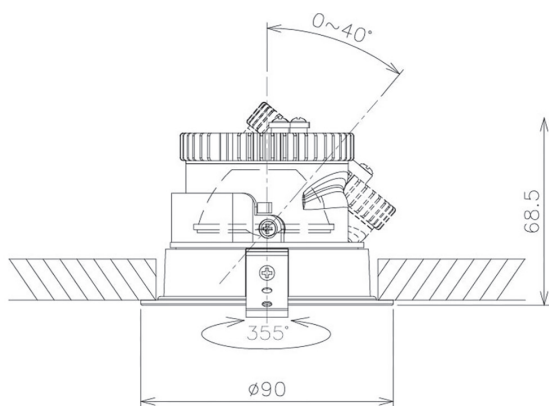

Item no. DD091-0830B8540

Series Name: Φ 80 Series Lens Type

Installation Type	Recessed mount
Fixture wattage	7.4W
Beam angle	30 deg
Color Temp.	4000K
CRI	Ra>85
Luminous	682 lm
Body	Die-cast aluminum alloy
Body finish	N/A
Trim finish	Black
Reflector finish	N/A
IP Rate	IP20
Light source	COB module
Input Voltage	AC220~240V
Dimming Type	Non-Dimmable
Certificate	CE, CCC
Cut Hole	80mm

Height (Weight)	
36.0W	138 (0.7kg)
28.5W	138 (0.7kg)
21.0W	98 (0.6kg)
14.2W	98 (0.6kg)
7.4W	78 (0.6kg)
5.0W	78 (0.4kg)