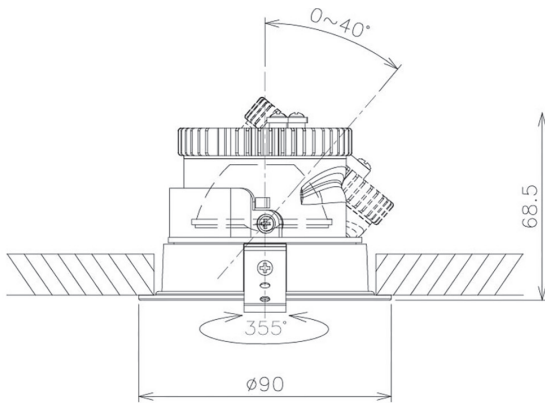

Item no. DD091-0830B9027

Series Name: Φ80 Series Lens Type

|                  |                         |
|------------------|-------------------------|
| Installation     | Recessed mount          |
| Type             | Φ80 Series Lens Type    |
| Fixture wattage  | 7.4W                    |
| Beam angle       | 30 deg                  |
| Color Temp.      | 2700K                   |
| CRI              | Ra>90                   |
| Luminous         | 577 lm                  |
| Body             | Die-cast aluminum alloy |
| Body finish      | N/A                     |
| Trim finish      | Black                   |
| Reflector finish | N/A                     |
| IP Rate          | IP20                    |
| Light source     | COB module              |
| Input Voltage    | AC220~240V              |
| Dimming Type     | Non-Dimmable            |
| Certificate      | CE, CCC                 |
| Cut Hole         | 80mm                    |

| Height (Weight) |             |
|-----------------|-------------|
| 36.0W           | 138 (0.7kg) |
| 28.5W           | 138 (0.7kg) |
| 21.0W           | 98 (0.6kg)  |
| 14.2W           | 98 (0.6kg)  |
| 7.4W            | 78 (0.6kg)  |
| 5.0W            | 78 (0.4kg)  |