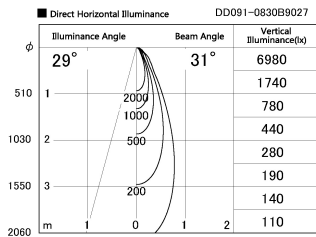

Item no. DD091-0830B9027

Series Name: Φ80 Series Lens Type

|                  |                         |
|------------------|-------------------------|
| Installation     | Recessed mount          |
| Type             | Φ80 Series Lens Type    |
| Fixture wattage  | 7.4W                    |
| Beam angle       | 30 deg                  |
| Color Temp.      | 2700K                   |
| CRI              | Ra>90                   |
| Luminous         | 577 lm                  |
| Body             | Die-cast aluminum alloy |
| Body finish      | N/A                     |
| Trim finish      | Black                   |
| Reflector finish | N/A                     |
| IP Rate          | IP20                    |
| Light source     | COB module              |
| Input Voltage    | AC220~240V              |
| Dimming Type     | Non-Dimmable            |
| Certificate      | CE, CCC                 |
| Cut Hole         | 80mm                    |

| Height (Weight) |             |
|-----------------|-------------|
| 36.0W           | 138 (0.7kg) |
| 28.5W           | 138 (0.7kg) |
| 21.0W           | 98 (0.6kg)  |
| 14.2W           | 98 (0.6kg)  |
| 7.4W            | 78 (0.6kg)  |
| 5.0W            | 78 (0.4kg)  |