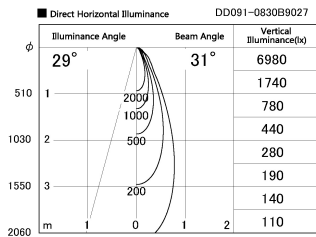

Item no. DD091-0830B9027

Series Name:  $\Phi$ 80 Series Lens Type

Installation Type	Recessed mount
Fixture wattage	7.4W
Beam angle	30 deg
Color Temp.	2700K
CRI	Ra>90
Luminous	577 lm
Body	Die-cast aluminum alloy
Body finish	N/A
Trim finish	Black
Reflector finish	N/A
IP Rate	IP20
Light source	COB module
Input Voltage	AC220~240V
Dimming Type	Non-Dimmable
Certificate	CE, CCC
Cut Hole	80mm

Height (Weight)	
36.0W	138 (0.7kg)
28.5W	138 (0.7kg)
21.0W	98 (0.6kg)
14.2W	98 (0.6kg)
7.4W	78 (0.6kg)
5.0W	78 (0.4kg)