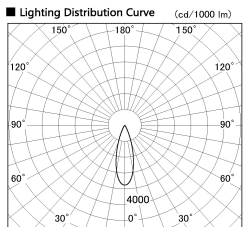

Item no. DD091-0830B9027

Series Name: Φ80 Series Lens Type

|                  |                         |
|------------------|-------------------------|
| Installation     | Recessed mount          |
| Type             | Φ80 Series Lens Type    |
| Fixture wattage  | 7.4W                    |
| Beam angle       | 30 deg                  |
| Color Temp.      | 2700K                   |
| CRI              | Ra>90                   |
| Luminous         | 577 lm                  |
| Body             | Die-cast aluminum alloy |
| Body finish      | N/A                     |
| Trim finish      | Black                   |
| Reflector finish | N/A                     |
| IP Rate          | IP20                    |
| Light source     | COB module              |
| Input Voltage    | AC220~240V              |
| Dimming Type     | Non-Dimmable            |
| Certificate      | CE, CCC                 |
| Cut Hole         | 80mm                    |

| Height (Weight) |             |
|-----------------|-------------|
| 36.0W           | 138 (0.7kg) |
| 28.5W           | 138 (0.7kg) |
| 21.0W           | 98 (0.6kg)  |
| 14.2W           | 98 (0.6kg)  |
| 7.4W            | 78 (0.6kg)  |
| 5.0W            | 78 (0.4kg)  |