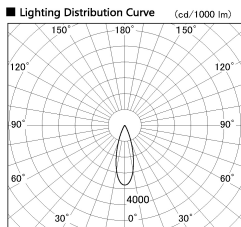

Item no. DD091-0830B9027

Series Name:  $\Phi$ 80 Series Lens Type

Installation Type	Recessed mount
Fixture wattage	7.4W
Beam angle	30 deg
Color Temp.	2700K
CRI	Ra>90
Luminous	577 lm
Body	Die-cast aluminum alloy
Body finish	N/A
Trim finish	Black
Reflector finish	N/A
IP Rate	IP20
Light source	COB module
Input Voltage	AC220~240V
Dimming Type	Non-Dimmable
Certificate	CE, CCC
Cut Hole	80mm

Height (Weight)	
36.0W	138 (0.7kg)
28.5W	138 (0.7kg)
21.0W	98 (0.6kg)
14.2W	98 (0.6kg)
7.4W	78 (0.6kg)
5.0W	78 (0.4kg)