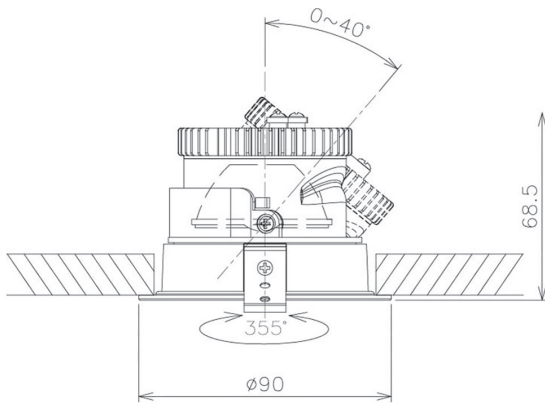

Item no. DD091-0830B9027

Series Name:  $\Phi$ 80 Series Lens Type

Installation Type	Recessed mount
Fixture wattage	7.4W
Beam angle	30 deg
Color Temp.	2700K
CRI	Ra>90
Luminous	577 lm
Body	Die-cast aluminum alloy
Body finish	N/A
Trim finish	Black
Reflector finish	N/A
IP Rate	IP20
Light source	COB module
Input Voltage	AC220~240V
Dimming Type	Non-Dimmable
Certificate	CE, CCC
Cut Hole	80mm

Height (Weight)	
36.0W	138 (0.7kg)
28.5W	138 (0.7kg)
21.0W	98 (0.6kg)
14.2W	98 (0.6kg)
7.4W	78 (0.6kg)
5.0W	78 (0.4kg)