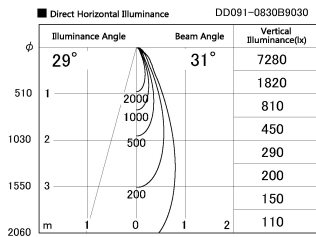

Item no. DD091-0830B9030

Series Name:  $\Phi$ 80 Series Lens Type

Installation Type	Recessed mount
Fixture wattage	7.4W
Beam angle	30 deg
Color Temp.	3000K
CRI	Ra>90
Luminous	602 lm
Body	Die-cast aluminum alloy
Body finish	N/A
Trim finish	Black
Reflector finish	N/A
IP Rate	IP20
Light source	COB module
Input Voltage	AC220~240V
Dimming Type	Non-Dimmable
Certificate	CE, CCC
Cut Hole	80mm

Height (Weight)	
36.0W	138 (0.7kg)
28.5W	138 (0.7kg)
21.0W	98 (0.6kg)
14.2W	98 (0.6kg)
7.4W	78 (0.6kg)
5.0W	78 (0.4kg)