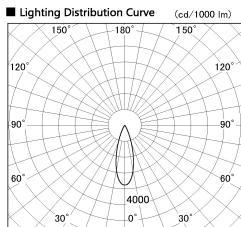

Item no. DD091-0830B9030

Series Name:  $\Phi$ 80 Series Lens Type

Installation Type	Recessed mount
Fixture wattage	7.4W
Beam angle	30 deg
Color Temp.	3000K
CRI	Ra>90
Luminous	602 lm
Body	Die-cast aluminum alloy
Body finish	N/A
Trim finish	Black
Reflector finish	N/A
IP Rate	IP20
Light source	COB module
Input Voltage	AC220~240V
Dimming Type	Non-Dimmable
Certificate	CE, CCC
Cut Hole	80mm

Height (Weight)	
36.0W	138 (0.7kg)
28.5W	138 (0.7kg)
21.0W	98 (0.6kg)
14.2W	98 (0.6kg)
7.4W	78 (0.6kg)
5.0W	78 (0.4kg)