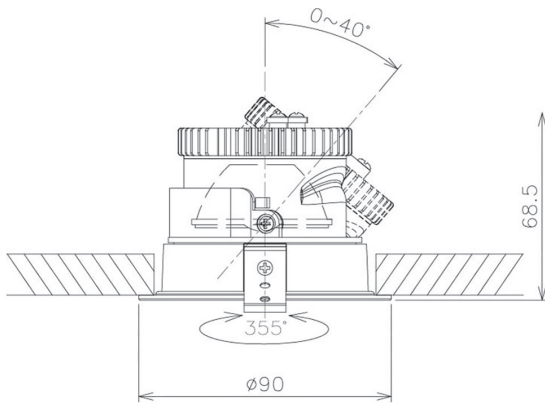

Item no. DD091-0830B9030

Series Name:  $\Phi$ 80 Series Lens Type

Installation Type	Recessed mount
Fixture wattage	7.4W
Beam angle	30 deg
Color Temp.	3000K
CRI	Ra>90
Luminous	602 lm
Body	Die-cast aluminum alloy
Body finish	N/A
Trim finish	Black
Reflector finish	N/A
IP Rate	IP20
Light source	COB module
Input Voltage	AC220~240V
Dimming Type	Non-Dimmable
Certificate	CE, CCC
Cut Hole	80mm

Height (Weight)	
36.0W	138 (0.7kg)
28.5W	138 (0.7kg)
21.0W	98 (0.6kg)
14.2W	98 (0.6kg)
7.4W	78 (0.6kg)
5.0W	78 (0.4kg)