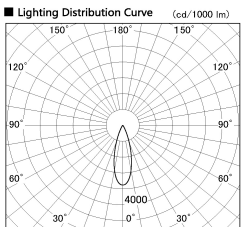

Item no. DD091-0830B9035

Series Name: Φ 80 Series Lens Type

Installation Type	Recessed mount
Fixture wattage	7.4W
Beam angle	30 deg
Color Temp.	3500K
CRI	Ra>90
Luminous	614 lm
Body	Die-cast aluminum alloy
Body finish	N/A
Trim finish	Black
Reflector finish	N/A
IP Rate	IP20
Light source	COB module
Input Voltage	AC220~240V
Dimming Type	Non-Dimmable
Certificate	CE, CCC
Cut Hole	80mm

Height (Weight)	
36.0W	138 (0.7kg)
28.5W	138 (0.7kg)
21.0W	98 (0.6kg)
14.2W	98 (0.6kg)
7.4W	78 (0.6kg)
5.0W	78 (0.4kg)