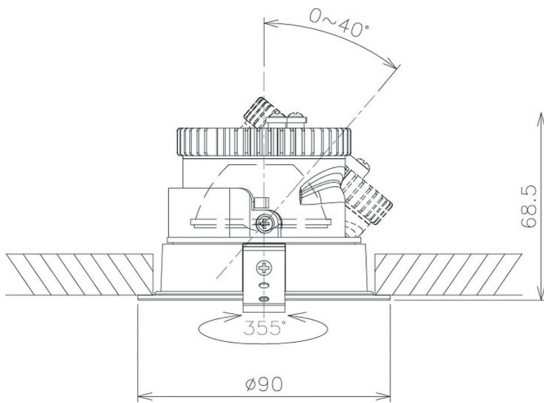

Item no. DD091-0830B9035

Series Name: Φ 80 Series Lens Type

Installation Type	Recessed mount
Fixture wattage	7.4W
Beam angle	30 deg
Color Temp.	3500K
CRI	Ra>90
Luminous	614 lm
Body	Die-cast aluminum alloy
Body finish	N/A
Trim finish	Black
Reflector finish	N/A
IP Rate	IP20
Light source	COB module
Input Voltage	AC220~240V
Dimming Type	Non-Dimmable
Certificate	CE, CCC
Cut Hole	80mm

Height (Weight)	
36.0W	138 (0.7kg)
28.5W	138 (0.7kg)
21.0W	98 (0.6kg)
14.2W	98 (0.6kg)
7.4W	78 (0.6kg)
5.0W	78 (0.4kg)