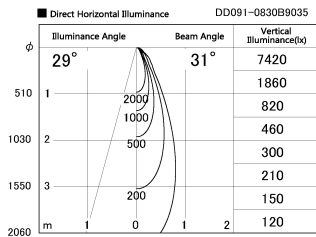

Item no. DD091-0830B9035

Series Name: Φ 80 Series Lens Type

Installation Type	Recessed mount
Fixture wattage	7.4W
Beam angle	30 deg
Color Temp.	3500K
CRI	Ra>90
Luminous	614 lm
Body	Die-cast aluminum alloy
Body finish	N/A
Trim finish	Black
Reflector finish	N/A
IP Rate	IP20
Light source	COB module
Input Voltage	AC220~240V
Dimming Type	Non-Dimmable
Certificate	CE, CCC
Cut Hole	80mm

Height (Weight)	
36.0W	138 (0.7kg)
28.5W	138 (0.7kg)
21.0W	98 (0.6kg)
14.2W	98 (0.6kg)
7.4W	78 (0.6kg)
5.0W	78 (0.4kg)