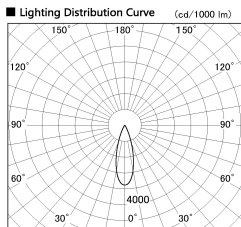

Item no. DD091-0830B9040

Series Name:  $\Phi$ 80 Series Lens Type

Installation	Recessed mount
Type	$\Phi$ 80 Series Lens Type
Fixture wattage	7.4W
Beam angle	30 deg
Color Temp.	4000K
CRI	Ra>90
Luminous	620 lm
Body	Die-cast aluminum alloy
Body finish	N/A
Trim finish	Black
Reflector finish	N/A
IP Rate	IP20
Light source	COB module
Input Voltage	AC220~240V
Dimming Type	Non-Dimmable
Certificate	CE, CCC
Cut Hole	80mm

Height (Weight)	
36.0W	138 (0.7kg)
28.5W	138 (0.7kg)
21.0W	98 (0.6kg)
14.2W	98 (0.6kg)
7.4W	78 (0.6kg)
5.0W	78 (0.4kg)