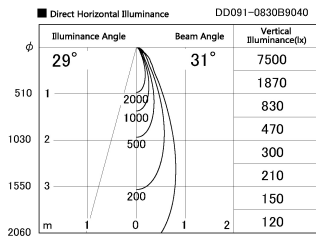

Item no. DD091-0830B9040

Series Name:  $\Phi$ 80 Series Lens Type

Installation	Recessed mount
Type	$\Phi$ 80 Series Lens Type
Fixture wattage	7.4W
Beam angle	30 deg
Color Temp.	4000K
CRI	Ra>90
Luminous	620 lm
Body	Die-cast aluminum alloy
Body finish	N/A
Trim finish	Black
Reflector finish	N/A
IP Rate	IP20
Light source	COB module
Input Voltage	AC220~240V
Dimming Type	Non-Dimmable
Certificate	CE, CCC
Cut Hole	80mm

Height (Weight)	
36.0W	138 (0.7kg)
28.5W	138 (0.7kg)
21.0W	98 (0.6kg)
14.2W	98 (0.6kg)
7.4W	78 (0.6kg)
5.0W	78 (0.4kg)