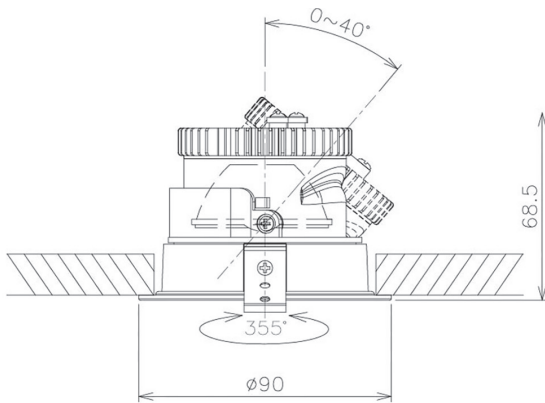

Item no. DD091-0830B9040

Series Name:  $\Phi$ 80 Series Lens Type

Installation	Recessed mount
Type	$\Phi$ 80 Series Lens Type
Fixture wattage	7.4W
Beam angle	30 deg
Color Temp.	4000K
CRI	Ra>90
Luminous	620 lm
Body	Die-cast aluminum alloy
Body finish	N/A
Trim finish	Black
Reflector finish	N/A
IP Rate	IP20
Light source	COB module
Input Voltage	AC220~240V
Dimming Type	Non-Dimmable
Certificate	CE, CCC
Cut Hole	80mm

Height (Weight)	
36.0W	138 (0.7kg)
28.5W	138 (0.7kg)
21.0W	98 (0.6kg)
14.2W	98 (0.6kg)
7.4W	78 (0.6kg)
5.0W	78 (0.4kg)