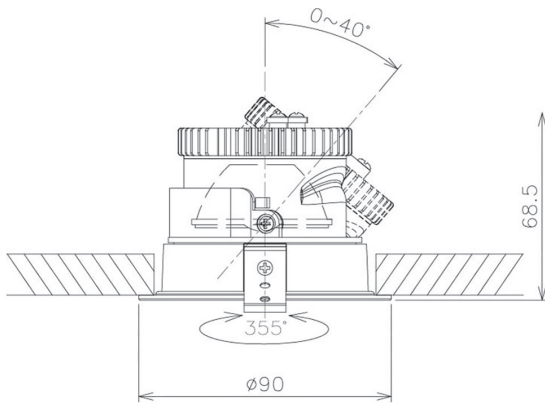

Item no. DD091-0830B9040

Series Name: Φ80 Series Lens Type

Installation Type	Recessed mount
Fixture wattage	7.4W
Beam angle	30 deg
Color Temp.	4000K
CRI	Ra>90
Luminous	620 lm
Body	Die-cast aluminum alloy
Body finish	N/A
Trim finish	Black
Reflector finish	N/A
IP Rate	IP20
Light source	COB module
Input Voltage	AC220~240V
Dimming Type	Non-Dimmable
Certificate	CE, CCC
Cut Hole	80mm

Height (Weight)	
36.0W	138 (0.7kg)
28.5W	138 (0.7kg)
21.0W	98 (0.6kg)
14.2W	98 (0.6kg)
7.4W	78 (0.6kg)
5.0W	78 (0.4kg)