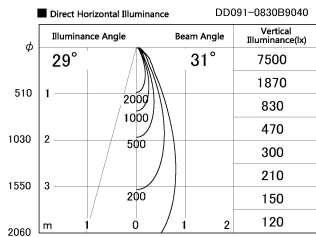

Item no. DD091-0830B9040

Series Name: Φ80 Series Lens Type

Installation Type	Recessed mount
Fixture wattage	7.4W
Beam angle	30 deg
Color Temp.	4000K
CRI	Ra>90
Luminous	620 lm
Body	Die-cast aluminum alloy
Body finish	N/A
Trim finish	Black
Reflector finish	N/A
IP Rate	IP20
Light source	COB module
Input Voltage	AC220~240V
Dimming Type	Non-Dimmable
Certificate	CE, CCC
Cut Hole	80mm

Height (Weight)	
36.0W	138 (0.7kg)
28.5W	138 (0.7kg)
21.0W	98 (0.6kg)
14.2W	98 (0.6kg)
7.4W	78 (0.6kg)
5.0W	78 (0.4kg)