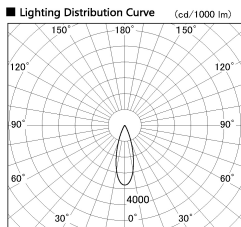

Item no. DD091-0830B9040

Series Name: Φ80 Series Lens Type

Installation Type	Recessed mount
Fixture wattage	7.4W
Beam angle	30 deg
Color Temp.	4000K
CRI	Ra>90
Luminous	620 lm
Body	Die-cast aluminum alloy
Body finish	N/A
Trim finish	Black
Reflector finish	N/A
IP Rate	IP20
Light source	COB module
Input Voltage	AC220~240V
Dimming Type	Non-Dimmable
Certificate	CE, CCC
Cut Hole	80mm

Height (Weight)	
36.0W	138 (0.7kg)
28.5W	138 (0.7kg)
21.0W	98 (0.6kg)
14.2W	98 (0.6kg)
7.4W	78 (0.6kg)
5.0W	78 (0.4kg)