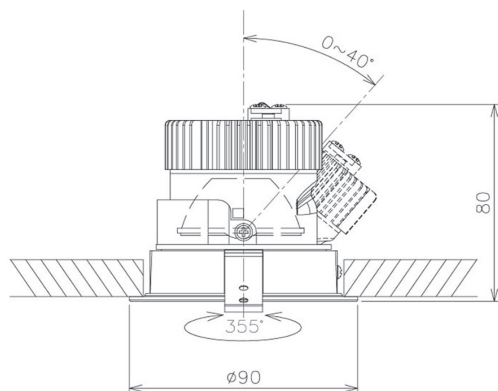

Item no. DD091-1420B8530

Series Name: Φ 80 Series Lens Type

| | |
|-------------------|-------------------------|
| Installation Type | Recessed mount |
| Fixture wattage | 14.2W |
| Beam angle | 20 deg |
| Color Temp. | 3000K |
| CRI | Ra>85 |
| Luminous | 1182 lm |
| Body | Die-cast aluminum alloy |
| Body finish | N/A |
| Trim finish | Black |
| Reflector finish | N/A |
| IP Rate | IP20 |
| Light source | COB module |
| Input Voltage | AC220~240V |
| Dimming Type | Non-Dimmable |
| Certificate | CE, CCC |
| Cut Hole | 80mm |

| Height (Weight) | |
|-----------------|-------------|
| 36.0W | 138 (0.7kg) |
| 28.5W | 138 (0.7kg) |
| 21.0W | 98 (0.6kg) |
| 14.2W | 98 (0.6kg) |
| 7.4W | 78 (0.6kg) |
| 5.0W | 78 (0.4kg) |