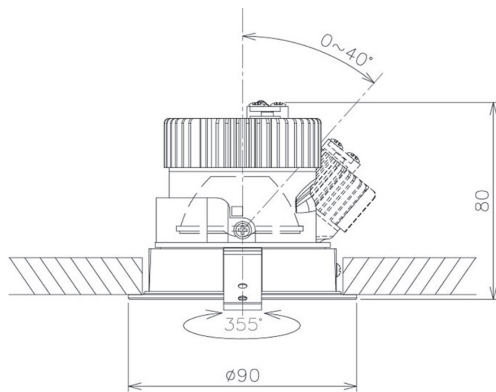

Item no. DD091-1425B8030

Series Name: Φ 80 Series Lens Type

Installation Type	Recessed mount
Fixture wattage	14.2W
Beam angle	25 deg
Color Temp.	3000K
CRI	Ra>85
Luminous	1198 lm
Body	Die-cast aluminum alloy
Body finish	N/A
Trim finish	Black
Reflector finish	N/A
IP Rate	IP20
Light source	COB module
Input Voltage	AC220~240V
Dimming Type	Non-Dimmable
Certificate	CE, CCC
Cut Hole	80mm

Height (Weight)	
36.0W	138 (0.7kg)
28.5W	138 (0.7kg)
21.0W	98 (0.6kg)
14.2W	98 (0.6kg)
7.4W	78 (0.6kg)
5.0W	78 (0.4kg)