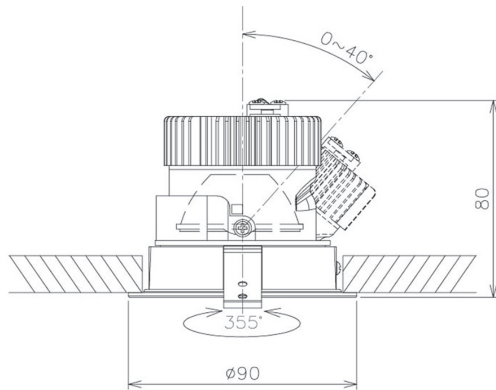

Item no. DD091-1425B9027

Series Name: Φ 80 Series Lens Type

| | |
|------------------|----------------------------|
| Installation | Recessed mount |
| Type | Φ 80 Series Lens Type |
| Fixture wattage | 14.2W |
| Beam angle | 25 deg |
| Color Temp. | 2700K |
| CRI | Ra>90 |
| Luminous | 982 lm |
| Body | Die-cast aluminum alloy |
| Body finish | N/A |
| Trim finish | Black |
| Reflector finish | N/A |
| IP Rate | IP20 |
| Light source | COB module |
| Input Voltage | AC220~240V |
| Dimming Type | Non-Dimmable |
| Certificate | CE, CCC |
| Cut Hole | 80mm |

| Height (Weight) | |
|-----------------|-------------|
| 36.0W | 138 (0.7kg) |
| 28.5W | 138 (0.7kg) |
| 21.0W | 98 (0.6kg) |
| 14.2W | 98 (0.6kg) |
| 7.4W | 78 (0.6kg) |
| 5.0W | 78 (0.4kg) |