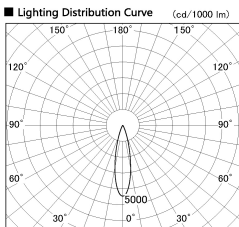

Item no. DD091-1425B9027

Series Name: Φ 80 Series Lens Type

| | |
|------------------|----------------------------|
| Installation | Recessed mount |
| Type | Φ 80 Series Lens Type |
| Fixture wattage | 14.2W |
| Beam angle | 25 deg |
| Color Temp. | 2700K |
| CRI | Ra>90 |
| Luminous | 982 lm |
| Body | Die-cast aluminum alloy |
| Body finish | N/A |
| Trim finish | Black |
| Reflector finish | N/A |
| IP Rate | IP20 |
| Light source | COB module |
| Input Voltage | AC220~240V |
| Dimming Type | Non-Dimmable |
| Certificate | CE, CCC |
| Cut Hole | 80mm |

| Height (Weight) | |
|-----------------|-------------|
| 36.0W | 138 (0.7kg) |
| 28.5W | 138 (0.7kg) |
| 21.0W | 98 (0.6kg) |
| 14.2W | 98 (0.6kg) |
| 7.4W | 78 (0.6kg) |
| 5.0W | 78 (0.4kg) |