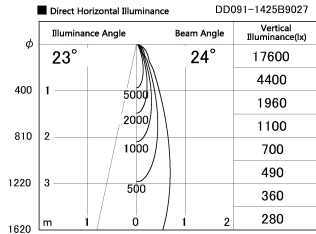

Item no. DD091-1425B9027

Series Name: Φ 80 Series Lens Type

| | |
|------------------|----------------------------|
| Installation | Recessed mount |
| Type | Φ 80 Series Lens Type |
| Fixture wattage | 14.2W |
| Beam angle | 25 deg |
| Color Temp. | 2700K |
| CRI | Ra>90 |
| Luminous | 982 lm |
| Body | Die-cast aluminum alloy |
| Body finish | N/A |
| Trim finish | Black |
| Reflector finish | N/A |
| IP Rate | IP20 |
| Light source | COB module |
| Input Voltage | AC220~240V |
| Dimming Type | Non-Dimmable |
| Certificate | CE, CCC |
| Cut Hole | 80mm |

| Height (Weight) | |
|-----------------|-------------|
| 36.0W | 138 (0.7kg) |
| 28.5W | 138 (0.7kg) |
| 21.0W | 98 (0.6kg) |
| 14.2W | 98 (0.6kg) |
| 7.4W | 78 (0.6kg) |
| 5.0W | 78 (0.4kg) |