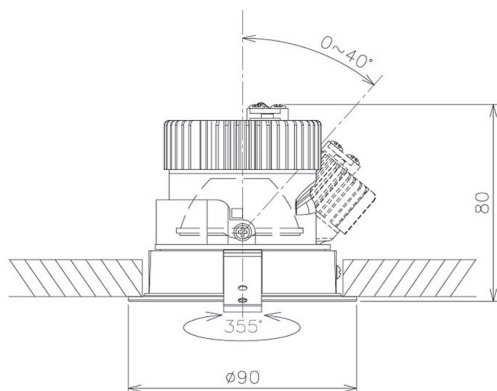

Item no. DD091-1430B8027

Series Name: Φ 80 Series Lens Type

Installation Type	Recessed mount
Fixture wattage	14.2W
Beam angle	30 deg
Color Temp.	2700K
CRI	Ra>90
Luminous	1294 lm
Body	Die-cast aluminum alloy
Body finish	N/A
Trim finish	Black
Reflector finish	N/A
IP Rate	IP20
Light source	COB module
Input Voltage	AC220~240V
Dimming Type	Non-Dimmable
Certificate	CE, CCC
Cut Hole	80mm

Height (Weight)	
36.0W	138 (0.7kg)
28.5W	138 (0.7kg)
21.0W	98 (0.6kg)
14.2W	98 (0.6kg)
7.4W	78 (0.6kg)
5.0W	78 (0.4kg)