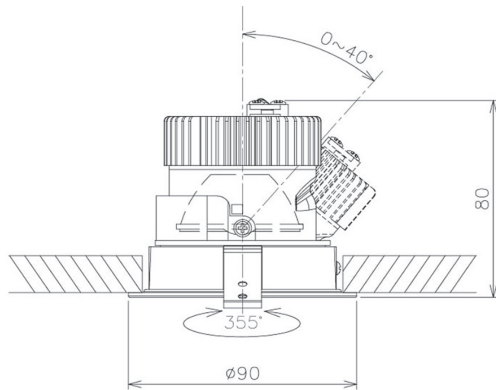

Item no. DD091-1430B8030

Series Name: Φ 80 Series Lens Type

Installation	Recessed mount
Type	Φ 80 Series Lens Type
Fixture wattage	14.2W
Beam angle	30 deg
Color Temp.	3000K
CRI	Ra>90
Luminous	1349 lm
Body	Die-cast aluminum alloy
Body finish	N/A
Trim finish	Black
Reflector finish	N/A
IP Rate	IP20
Light source	COB module
Input Voltage	AC220~240V
Dimming Type	Non-Dimmable
Certificate	CE, CCC
Cut Hole	80mm

Height (Weight)	
36.0W	138 (0.7kg)
28.5W	138 (0.7kg)
21.0W	98 (0.6kg)
14.2W	98 (0.6kg)
7.4W	78 (0.6kg)
5.0W	78 (0.4kg)