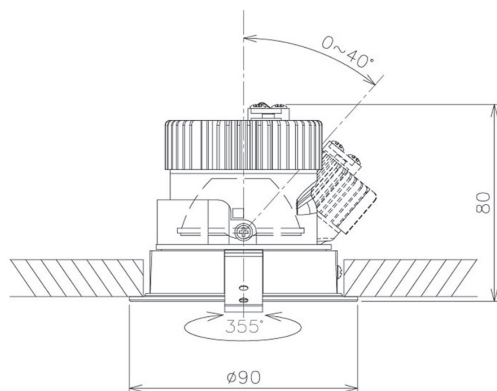

Item no. DD091-1430B8030

Series Name: Φ 80 Series Lens Type

Installation Type	Recessed mount
Fixture wattage	14.2W
Beam angle	30 deg
Color Temp.	3000K
CRI	Ra>90
Luminous	1349 lm
Body	Die-cast aluminum alloy
Body finish	N/A
Trim finish	Black
Reflector finish	N/A
IP Rate	IP20
Light source	COB module
Input Voltage	AC220~240V
Dimming Type	Non-Dimmable
Certificate	CE, CCC
Cut Hole	80mm

Height (Weight)	
36.0W	138 (0.7kg)
28.5W	138 (0.7kg)
21.0W	98 (0.6kg)
14.2W	98 (0.6kg)
7.4W	78 (0.6kg)
5.0W	78 (0.4kg)