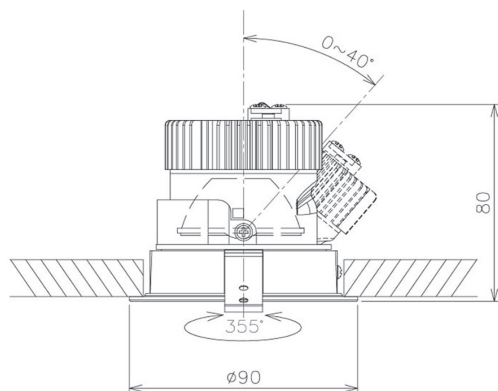

Item no. DD091-1430B8527

Series Name: Φ 80 Series Lens Type

Installation Type	Recessed mount
Fixture wattage	14.2W
Beam angle	30 deg
Color Temp.	2700K
CRI	Ra>85
Luminous	1216 lm
Body	Die-cast aluminum alloy
Body finish	N/A
Trim finish	Black
Reflector finish	N/A
IP Rate	IP20
Light source	COB module
Input Voltage	AC220~240V
Dimming Type	Non-Dimmable
Certificate	CE, CCC
Cut Hole	80mm

Height (Weight)	
36.0W	138 (0.7kg)
28.5W	138 (0.7kg)
21.0W	98 (0.6kg)
14.2W	98 (0.6kg)
7.4W	78 (0.6kg)
5.0W	78 (0.4kg)