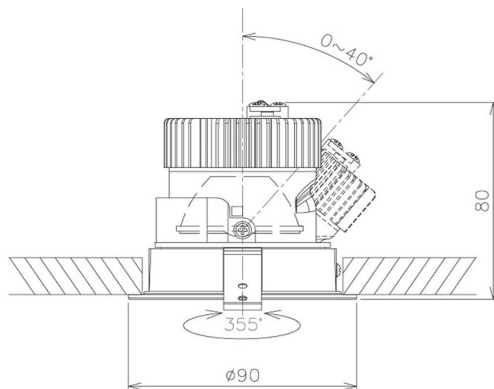

Item no. DD091-1430B8530

Series Name: Φ 80 Series Lens Type

Installation Type	Recessed mount
Fixture wattage	14.2W
Beam angle	30 deg
Color Temp.	3000K
CRI	Ra>85
Luminous	1268 lm
Body	Die-cast aluminum alloy
Body finish	N/A
Trim finish	Black
Reflector finish	N/A
IP Rate	IP20
Light source	COB module
Input Voltage	AC220~240V
Dimming Type	Non-Dimmable
Certificate	CE, CCC
Cut Hole	80mm

Height (Weight)	
36.0W	138 (0.7kg)
28.5W	138 (0.7kg)
21.0W	98 (0.6kg)
14.2W	98 (0.6kg)
7.4W	78 (0.6kg)
5.0W	78 (0.4kg)