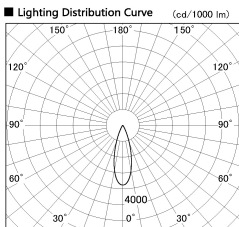

Item no. DD091-1430B9027

Series Name:  $\Phi$ 80 Series Lens Type

Installation Type	Recessed mount
Fixture wattage	14.2W
Beam angle	30 deg
Color Temp.	2700K
CRI	Ra>90
Luminous	1106 lm
Body	Die-cast aluminum alloy
Body finish	N/A
Trim finish	Black
Reflector finish	N/A
IP Rate	IP20
Light source	COB module
Input Voltage	AC220~240V
Dimming Type	Non-Dimmable
Certificate	CE, CCC
Cut Hole	80mm

Height (Weight)	
36.0W	138 (0.7kg)
28.5W	138 (0.7kg)
21.0W	98 (0.6kg)
14.2W	98 (0.6kg)
7.4W	78 (0.6kg)
5.0W	78 (0.4kg)