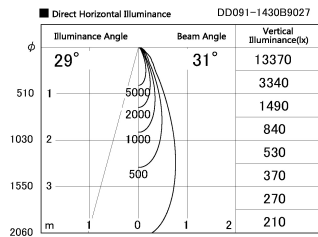

Item no. DD091-1430B9027

Series Name:  $\Phi$ 80 Series Lens Type

Installation Type	Recessed mount
Fixture wattage	14.2W
Beam angle	30 deg
Color Temp.	2700K
CRI	Ra>90
Luminous	1106 lm
Body	Die-cast aluminum alloy
Body finish	N/A
Trim finish	Black
Reflector finish	N/A
IP Rate	IP20
Light source	COB module
Input Voltage	AC220~240V
Dimming Type	Non-Dimmable
Certificate	CE, CCC
Cut Hole	80mm

Height (Weight)	
36.0W	138 (0.7kg)
28.5W	138 (0.7kg)
21.0W	98 (0.6kg)
14.2W	98 (0.6kg)
7.4W	78 (0.6kg)
5.0W	78 (0.4kg)