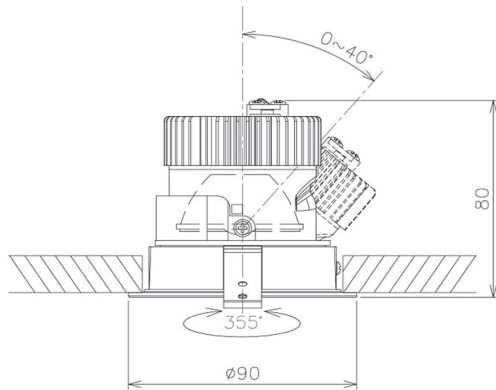

Item no. DD091-1430B9027

Series Name:  $\Phi$ 80 Series Lens Type

Installation Type	Recessed mount
Fixture wattage	14.2W
Beam angle	30 deg
Color Temp.	2700K
CRI	Ra>90
Luminous	1106 lm
Body	Die-cast aluminum alloy
Body finish	N/A
Trim finish	Black
Reflector finish	N/A
IP Rate	IP20
Light source	COB module
Input Voltage	AC220~240V
Dimming Type	Non-Dimmable
Certificate	CE, CCC
Cut Hole	80mm

Height (Weight)	
36.0W	138 (0.7kg)
28.5W	138 (0.7kg)
21.0W	98 (0.6kg)
14.2W	98 (0.6kg)
7.4W	78 (0.6kg)
5.0W	78 (0.4kg)