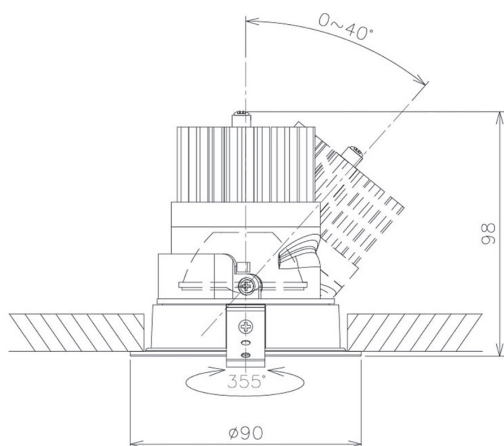

Item no. DD091-2120B8027

Series Name: Φ 80 Series Lens Type

Installation	Recessed mount
Type	Φ 80 Series Lens Type
Fixture wattage	21W
Beam angle	20 deg
Color Temp.	2700K
CRI	Ra>80
Luminous	1653 lm
Body	Die-cast aluminum alloy
Body finish	N/A
Trim finish	Black
Reflector finish	N/A
IP Rate	IP20
Light source	COB module
Input Voltage	AC220~240V
Dimming Type	Non-Dimmable
Certificate	CE, CCC
Cut Hole	80mm

Height (Weight)	
36.0W	138 (0.7kg)
28.5W	138 (0.7kg)
21.0W	98 (0.6kg)
14.2W	98 (0.6kg)
7.4W	78 (0.6kg)
5.0W	78 (0.4kg)