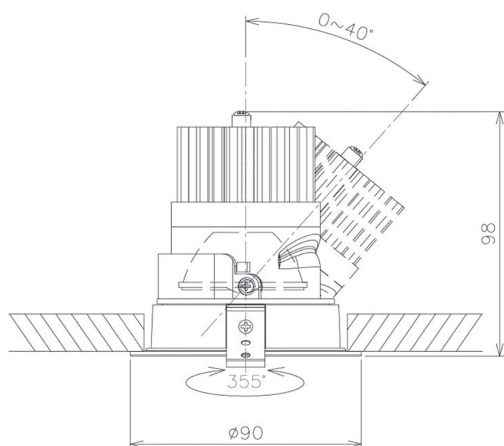

Item no. DD091-2120B8027

Series Name: Φ 80 Series Lens Type

Installation Type	Recessed mount
Fixture wattage	21W
Beam angle	20 deg
Color Temp.	2700K
CRI	Ra>80
Luminous	1653 lm
Body	Die-cast aluminum alloy
Body finish	N/A
Trim finish	Black
Reflector finish	N/A
IP Rate	IP20
Light source	COB module
Input Voltage	AC220~240V
Dimming Type	Non-Dimmable
Certificate	CE, CCC
Cut Hole	80mm

Height (Weight)	
36.0W	138 (0.7kg)
28.5W	138 (0.7kg)
21.0W	98 (0.6kg)
14.2W	98 (0.6kg)
7.4W	78 (0.6kg)
5.0W	78 (0.4kg)