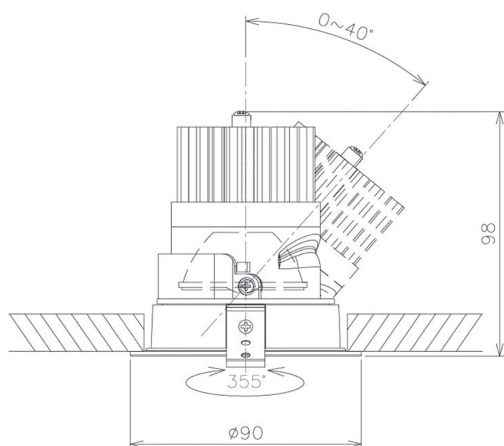

Item no. DD091-2120B8030

Series Name: Φ 80 Series Lens Type

Installation Type	Recessed mount
Fixture wattage	21W
Beam angle	20 deg
Color Temp.	3000K
CRI	Ra>80
Luminous	1723 lm
Body	Die-cast aluminum alloy
Body finish	N/A
Trim finish	Black
Reflector finish	N/A
IP Rate	IP20
Light source	COB module
Input Voltage	AC220~240V
Dimming Type	Non-Dimmable
Certificate	CE, CCC
Cut Hole	80mm

Height (Weight)	
36.0W	138 (0.7kg)
28.5W	138 (0.7kg)
21.0W	98 (0.6kg)
14.2W	98 (0.6kg)
7.4W	78 (0.6kg)
5.0W	78 (0.4kg)