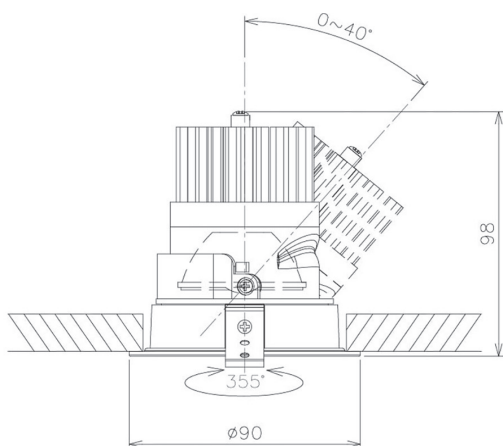

Item no. DD091-2120B8035

Series Name: Φ 80 Series Lens Type

Installation Type	Recessed mount
Fixture wattage	21W
Beam angle	20 deg
Color Temp.	3500K
CRI	Ra>80
Luminous	1758 lm
Body	Die-cast aluminum alloy
Body finish	N/A
Trim finish	Black
Reflector finish	N/A
IP Rate	IP20
Light source	COB module
Input Voltage	AC220~240V
Dimming Type	Non-Dimmable
Certificate	CE, CCC
Cut Hole	80mm

Height (Weight)	
36.0W	138 (0.7kg)
28.5W	138 (0.7kg)
21.0W	98 (0.6kg)
14.2W	98 (0.6kg)
7.4W	78 (0.6kg)
5.0W	78 (0.4kg)