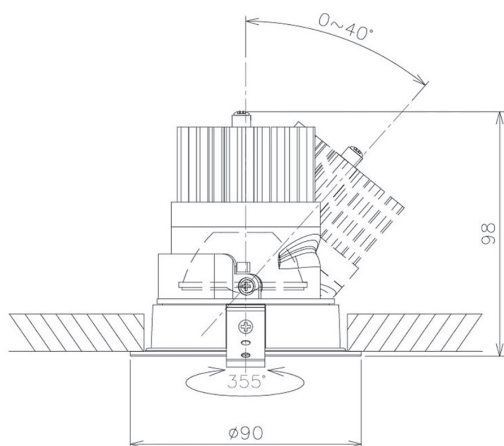

Item no. DD091-2120B8035

Series Name: Φ 80 Series Lens Type

Installation	Recessed mount
Type	Φ 80 Series Lens Type
Fixture wattage	21W
Beam angle	20 deg
Color Temp.	3500K
CRI	Ra>80
Luminous	1758 lm
Body	Die-cast aluminum alloy
Body finish	N/A
Trim finish	Black
Reflector finish	N/A
IP Rate	IP20
Light source	COB module
Input Voltage	AC220~240V
Dimming Type	Non-Dimmable
Certificate	CE, CCC
Cut Hole	80mm

Height (Weight)	
36.0W	138 (0.7kg)
28.5W	138 (0.7kg)
21.0W	98 (0.6kg)
14.2W	98 (0.6kg)
7.4W	78 (0.6kg)
5.0W	78 (0.4kg)