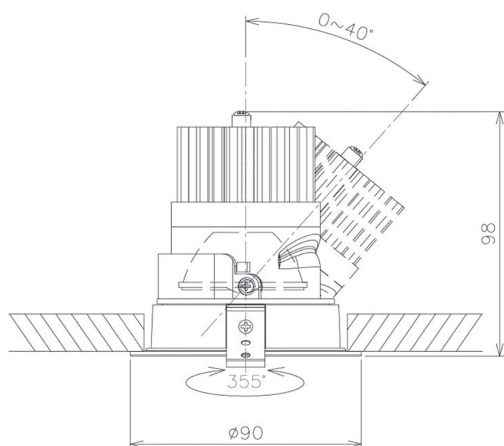

Item no. DD091-2120B8040

Series Name: Φ 80 Series Lens Type

Installation Type	Recessed mount
Fixture wattage	21W
Beam angle	20 deg
Color Temp.	4000K
CRI	Ra>80
Luminous	1775 lm
Body	Die-cast aluminum alloy
Body finish	N/A
Trim finish	Black
Reflector finish	N/A
IP Rate	IP20
Light source	COB module
Input Voltage	AC220~240V
Dimming Type	Non-Dimmable
Certificate	CE, CCC
Cut Hole	80mm

Height (Weight)	
36.0W	138 (0.7kg)
28.5W	138 (0.7kg)
21.0W	98 (0.6kg)
14.2W	98 (0.6kg)
7.4W	78 (0.6kg)
5.0W	78 (0.4kg)