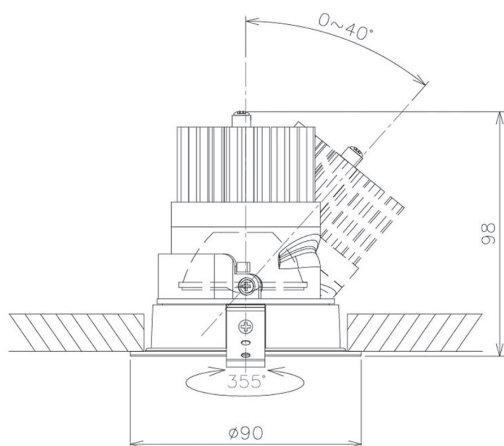

Item no. DD091-2120B8040

Series Name: Φ 80 Series Lens Type

Installation	Recessed mount
Type	Φ 80 Series Lens Type
Fixture wattage	21W
Beam angle	20 deg
Color Temp.	4000K
CRI	Ra>80
Luminous	1775 lm
Body	Die-cast aluminum alloy
Body finish	N/A
Trim finish	Black
Reflector finish	N/A
IP Rate	IP20
Light source	COB module
Input Voltage	AC220~240V
Dimming Type	Non-Dimmable
Certificate	CE, CCC
Cut Hole	80mm

Height (Weight)	
36.0W	138 (0.7kg)
28.5W	138 (0.7kg)
21.0W	98 (0.6kg)
14.2W	98 (0.6kg)
7.4W	78 (0.6kg)
5.0W	78 (0.4kg)