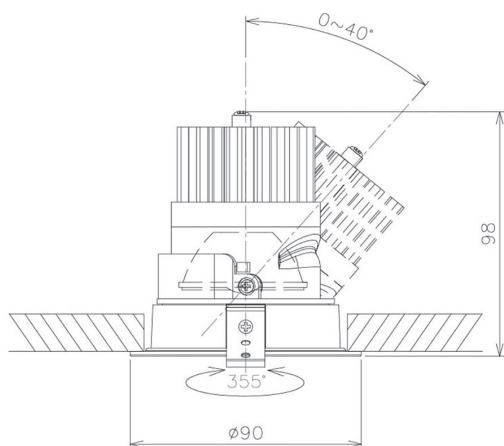

Item no. DD091-2120B8527

Series Name: Φ 80 Series Lens Type

Installation	Recessed mount
Type	Φ 80 Series Lens Type
Fixture wattage	21W
Beam angle	20 deg
Color Temp.	2700K
CRI	Ra>85
Luminous	1554 lm
Body	Die-cast aluminum alloy
Body finish	N/A
Trim finish	Black
Reflector finish	N/A
IP Rate	IP20
Light source	COB module
Input Voltage	AC220~240V
Dimming Type	Non-Dimmable
Certificate	CE, CCC
Cut Hole	80mm

Height (Weight)	
36.0W	138 (0.7kg)
28.5W	138 (0.7kg)
21.0W	98 (0.6kg)
14.2W	98 (0.6kg)
7.4W	78 (0.6kg)
5.0W	78 (0.4kg)