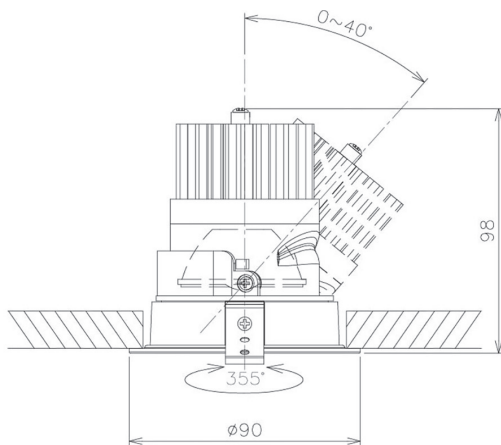

Item no. DD091-2120B8527

Series Name: Φ 80 Series Lens Type

Installation Type	Recessed mount
Fixture wattage	21W
Beam angle	20 deg
Color Temp.	2700K
CRI	Ra>85
Luminous	1554 lm
Body	Die-cast aluminum alloy
Body finish	N/A
Trim finish	Black
Reflector finish	N/A
IP Rate	IP20
Light source	COB module
Input Voltage	AC220~240V
Dimming Type	Non-Dimmable
Certificate	CE, CCC
Cut Hole	80mm

Height (Weight)	
36.0W	138 (0.7kg)
28.5W	138 (0.7kg)
21.0W	98 (0.6kg)
14.2W	98 (0.6kg)
7.4W	78 (0.6kg)
5.0W	78 (0.4kg)