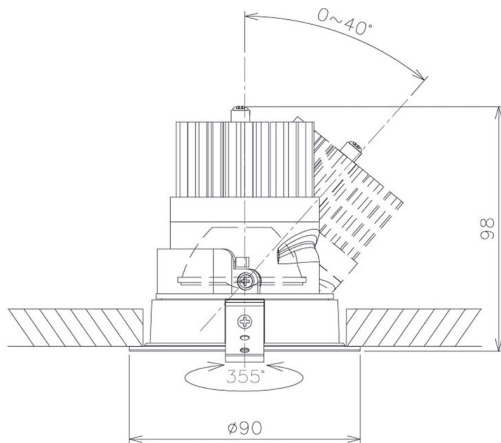

Item no. DD091-2120B8530

Series Name:  $\Phi$ 80 Series Lens Type

Installation Type	Recessed mount
Fixture wattage	21W
Beam angle	20 deg
Color Temp.	3000K
CRI	Ra>85
Luminous	1620 lm
Body	Die-cast aluminum alloy
Body finish	N/A
Trim finish	Black
Reflector finish	N/A
IP Rate	IP20
Light source	COB module
Input Voltage	AC220~240V
Dimming Type	Non-Dimmable
Certificate	CE, CCC
Cut Hole	80mm

Height (Weight)	
36.0W	138 (0.7kg)
28.5W	138 (0.7kg)
21.0W	98 (0.6kg)
14.2W	98 (0.6kg)
7.4W	78 (0.6kg)
5.0W	78 (0.4kg)