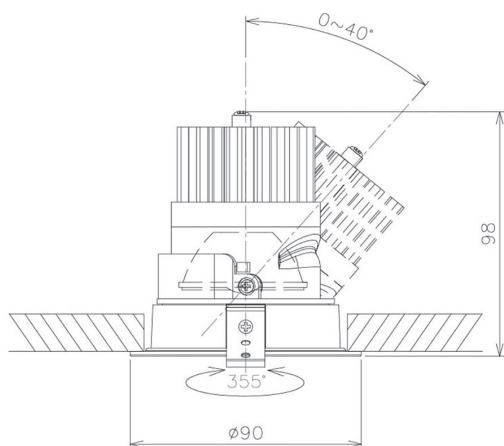

Item no. DD091-2120B8530

Series Name:  $\Phi$ 80 Series Lens Type

Installation	Recessed mount
Type	$\Phi$ 80 Series Lens Type
Fixture wattage	21W
Beam angle	20 deg
Color Temp.	3000K
CRI	Ra>85
Luminous	1620 lm
Body	Die-cast aluminum alloy
Body finish	N/A
Trim finish	Black
Reflector finish	N/A
IP Rate	IP20
Light source	COB module
Input Voltage	AC220~240V
Dimming Type	Non-Dimmable
Certificate	CE, CCC
Cut Hole	80mm

Height (Weight)	
36.0W	138 (0.7kg)
28.5W	138 (0.7kg)
21.0W	98 (0.6kg)
14.2W	98 (0.6kg)
7.4W	78 (0.6kg)
5.0W	78 (0.4kg)