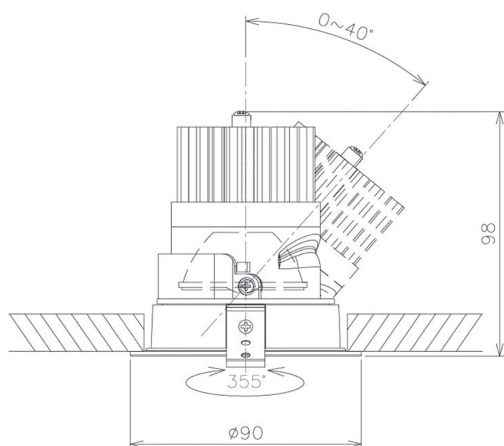

Item no. DD091-2120B8535

Series Name:  $\Phi$ 80 Series Lens Type

Installation Type	Recessed mount
Fixture wattage	21W
Beam angle	20 deg
Color Temp.	3500K
CRI	Ra>85
Luminous	1652 lm
Body	Die-cast aluminum alloy
Body finish	N/A
Trim finish	Black
Reflector finish	N/A
IP Rate	IP20
Light source	COB module
Input Voltage	AC220~240V
Dimming Type	Non-Dimmable
Certificate	CE, CCC
Cut Hole	80mm

Height (Weight)	
36.0W	138 (0.7kg)
28.5W	138 (0.7kg)
21.0W	98 (0.6kg)
14.2W	98 (0.6kg)
7.4W	78 (0.6kg)
5.0W	78 (0.4kg)