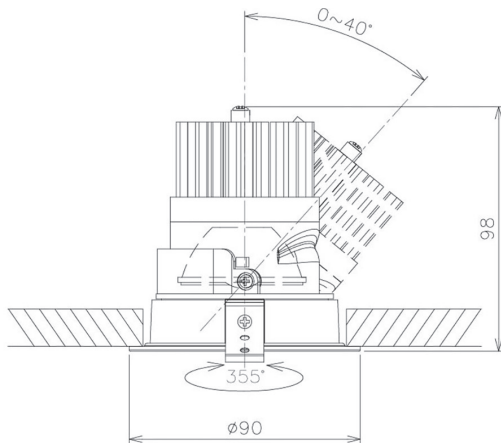

Item no. DD091-2120B8540

Series Name: Φ 80 Series Lens Type

Installation	Recessed mount
Type	Φ 80 Series Lens Type
Fixture wattage	21W
Beam angle	20 deg
Color Temp.	4000K
CRI	Ra>85
Luminous	1668 lm
Body	Die-cast aluminum alloy
Body finish	N/A
Trim finish	Black
Reflector finish	N/A
IP Rate	IP20
Light source	COB module
Input Voltage	AC220~240V
Dimming Type	Non-Dimmable
Certificate	CE, CCC
Cut Hole	80mm

Height (Weight)	
36.0W	138 (0.7kg)
28.5W	138 (0.7kg)
21.0W	98 (0.6kg)
14.2W	98 (0.6kg)
7.4W	78 (0.6kg)
5.0W	78 (0.4kg)