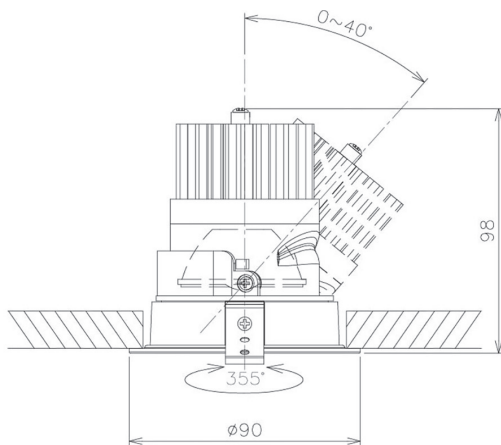

Item no. DD091-2120B8540

Series Name: Φ 80 Series Lens Type

Installation Type	Recessed mount
Fixture wattage	21W
Beam angle	20 deg
Color Temp.	4000K
CRI	Ra>85
Luminous	1668 lm
Body	Die-cast aluminum alloy
Body finish	N/A
Trim finish	Black
Reflector finish	N/A
IP Rate	IP20
Light source	COB module
Input Voltage	AC220~240V
Dimming Type	Non-Dimmable
Certificate	CE, CCC
Cut Hole	80mm

Height (Weight)	
36.0W	138 (0.7kg)
28.5W	138 (0.7kg)
21.0W	98 (0.6kg)
14.2W	98 (0.6kg)
7.4W	78 (0.6kg)
5.0W	78 (0.4kg)