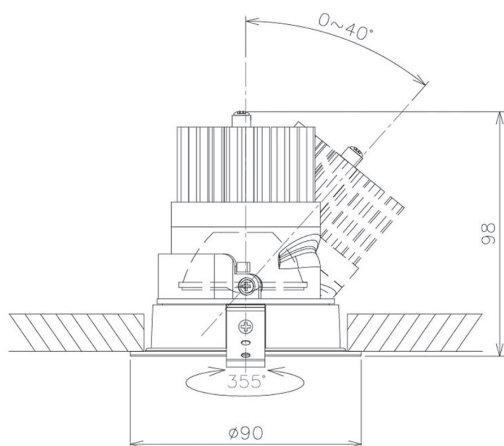

Item no. DD091-2125B8027

Series Name: Φ 80 Series Lens Type

Installation	Recessed mount
Type	Φ 80 Series Lens Type
Fixture wattage	21W
Beam angle	20 deg
Color Temp.	2700K
CRI	Ra>85
Luminous	1575 lm
Body	Die-cast aluminum alloy
Body finish	N/A
Trim finish	Black
Reflector finish	N/A
IP Rate	IP20
Light source	COB module
Input Voltage	AC220~240V
Dimming Type	Non-Dimmable
Certificate	CE, CCC
Cut Hole	80mm

Height (Weight)	
36.0W	138 (0.7kg)
28.5W	138 (0.7kg)
21.0W	98 (0.6kg)
14.2W	98 (0.6kg)
7.4W	78 (0.6kg)
5.0W	78 (0.4kg)