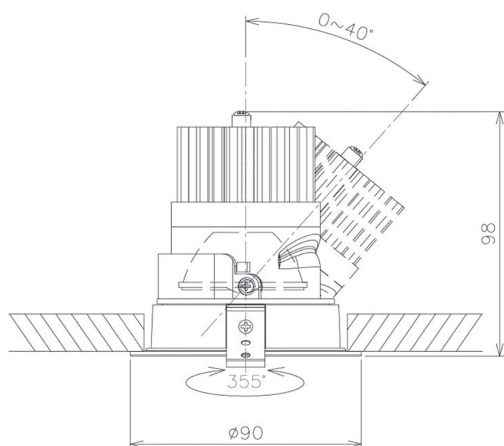

Item no. DD091-2125B8027

Series Name:  $\Phi$ 80 Series Lens Type

Installation Type	Recessed mount
Fixture wattage	21W
Beam angle	20 deg
Color Temp.	2700K
CRI	Ra>85
Luminous	1575 lm
Body	Die-cast aluminum alloy
Body finish	N/A
Trim finish	Black
Reflector finish	N/A
IP Rate	IP20
Light source	COB module
Input Voltage	AC220~240V
Dimming Type	Non-Dimmable
Certificate	CE, CCC
Cut Hole	80mm

Height (Weight)	
36.0W	138 (0.7kg)
28.5W	138 (0.7kg)
21.0W	98 (0.6kg)
14.2W	98 (0.6kg)
7.4W	78 (0.6kg)
5.0W	78 (0.4kg)