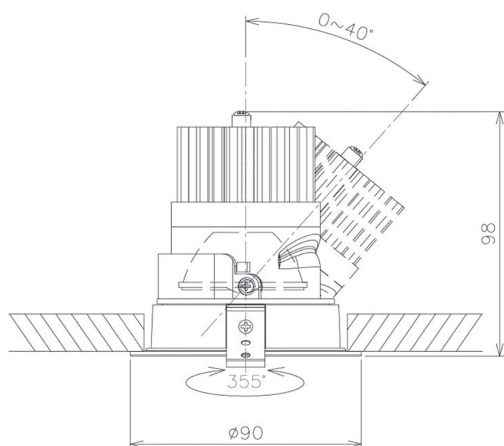

Item no. DD091-2125B8030

Series Name:  $\Phi$ 80 Series Lens Type

Installation Type	Recessed mount
Fixture wattage	21W
Beam angle	20 deg
Color Temp.	3000K
CRI	Ra>85
Luminous	1642 lm
Body	Die-cast aluminum alloy
Body finish	N/A
Trim finish	Black
Reflector finish	N/A
IP Rate	IP20
Light source	COB module
Input Voltage	AC220~240V
Dimming Type	Non-Dimmable
Certificate	CE, CCC
Cut Hole	80mm

Height (Weight)	
36.0W	138 (0.7kg)
28.5W	138 (0.7kg)
21.0W	98 (0.6kg)
14.2W	98 (0.6kg)
7.4W	78 (0.6kg)
5.0W	78 (0.4kg)