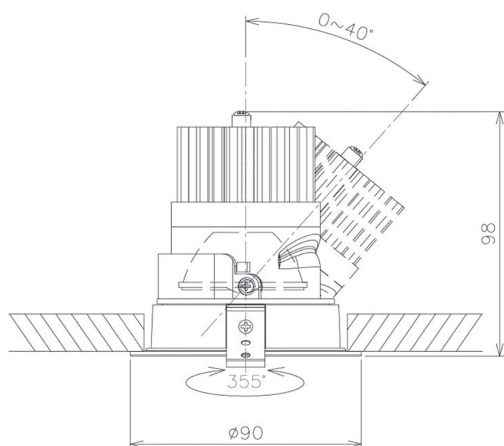

Item no. DD091-2125B8035

Series Name:  $\Phi$ 80 Series Lens Type

Installation Type	Recessed mount
Fixture wattage	21W
Beam angle	20 deg
Color Temp.	3500K
CRI	Ra>85
Luminous	1675 lm
Body	Die-cast aluminum alloy
Body finish	N/A
Trim finish	Black
Reflector finish	N/A
IP Rate	IP20
Light source	COB module
Input Voltage	AC220~240V
Dimming Type	Non-Dimmable
Certificate	CE, CCC
Cut Hole	80mm

Height (Weight)	
36.0W	138 (0.7kg)
28.5W	138 (0.7kg)
21.0W	98 (0.6kg)
14.2W	98 (0.6kg)
7.4W	78 (0.6kg)
5.0W	78 (0.4kg)