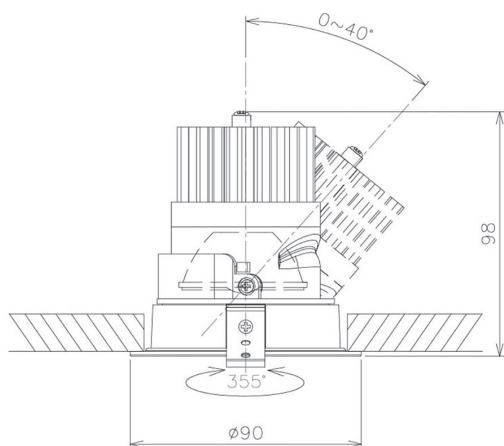

Item no. DD091-2125B8035

Series Name:  $\Phi$ 80 Series Lens Type

Installation	Recessed mount
Type	$\Phi$ 80 Series Lens Type
Fixture wattage	21W
Beam angle	20 deg
Color Temp.	3500K
CRI	Ra>85
Luminous	1675 lm
Body	Die-cast aluminum alloy
Body finish	N/A
Trim finish	Black
Reflector finish	N/A
IP Rate	IP20
Light source	COB module
Input Voltage	AC220~240V
Dimming Type	Non-Dimmable
Certificate	CE, CCC
Cut Hole	80mm

Height (Weight)	
36.0W	138 (0.7kg)
28.5W	138 (0.7kg)
21.0W	98 (0.6kg)
14.2W	98 (0.6kg)
7.4W	78 (0.6kg)
5.0W	78 (0.4kg)