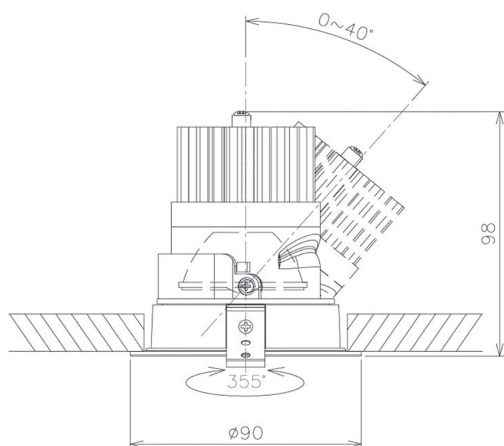

Item no. DD091-2125B8040

Series Name:  $\Phi$ 80 Series Lens Type

Installation Type	Recessed mount
Fixture wattage	21W
Beam angle	20 deg
Color Temp.	4000K
CRI	Ra>85
Luminous	1691 lm
Body	Die-cast aluminum alloy
Body finish	N/A
Trim finish	Black
Reflector finish	N/A
IP Rate	IP20
Light source	COB module
Input Voltage	AC220~240V
Dimming Type	Non-Dimmable
Certificate	CE, CCC
Cut Hole	80mm

Height (Weight)	
36.0W	138 (0.7kg)
28.5W	138 (0.7kg)
21.0W	98 (0.6kg)
14.2W	98 (0.6kg)
7.4W	78 (0.6kg)
5.0W	78 (0.4kg)