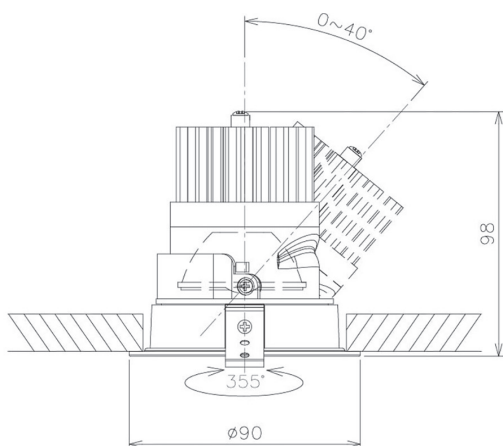

Item no. DD091-2125B8040

Series Name:  $\Phi$ 80 Series Lens Type

Installation	Recessed mount
Type	$\Phi$ 80 Series Lens Type
Fixture wattage	21W
Beam angle	20 deg
Color Temp.	4000K
CRI	Ra>85
Luminous	1691 lm
Body	Die-cast aluminum alloy
Body finish	N/A
Trim finish	Black
Reflector finish	N/A
IP Rate	IP20
Light source	COB module
Input Voltage	AC220~240V
Dimming Type	Non-Dimmable
Certificate	CE, CCC
Cut Hole	80mm

Height (Weight)	
36.0W	138 (0.7kg)
28.5W	138 (0.7kg)
21.0W	98 (0.6kg)
14.2W	98 (0.6kg)
7.4W	78 (0.6kg)
5.0W	78 (0.4kg)