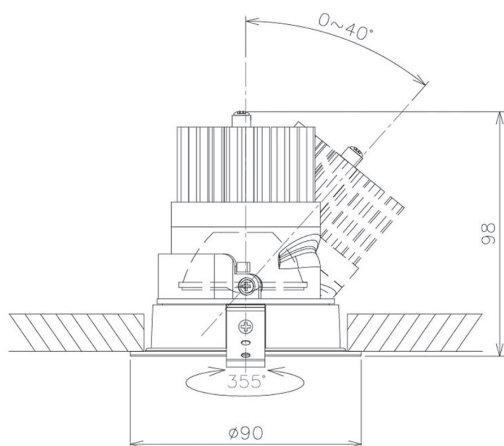

Item no. DD091-2125B8527

Series Name: Φ 80 Series Lens Type

Installation	Recessed mount
Type	Φ 80 Series Lens Type
Fixture wattage	21W
Beam angle	25 deg
Color Temp.	2700K
CRI	Ra>85
Luminous	1480 lm
Body	Die-cast aluminum alloy
Body finish	N/A
Trim finish	Black
Reflector finish	N/A
IP Rate	IP20
Light source	COB module
Input Voltage	AC220~240V
Dimming Type	Non-Dimmable
Certificate	CE, CCC
Cut Hole	80mm

Height (Weight)	
36.0W	138 (0.7kg)
28.5W	138 (0.7kg)
21.0W	98 (0.6kg)
14.2W	98 (0.6kg)
7.4W	78 (0.6kg)
5.0W	78 (0.4kg)