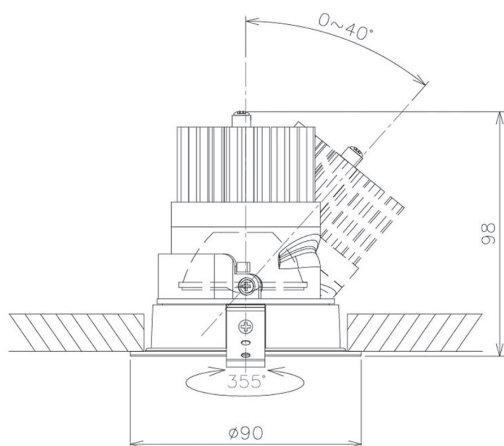

Item no. DD091-2125B8530

Series Name:  $\Phi$ 80 Series Lens Type

|                  |                            |
|------------------|----------------------------|
| Installation     | Recessed mount             |
| Type             | $\Phi$ 80 Series Lens Type |
| Fixture wattage  | 21W                        |
| Beam angle       | 25 deg                     |
| Color Temp.      | 3000K                      |
| CRI              | Ra>85                      |
| Luminous         | 1543 lm                    |
| Body             | Die-cast aluminum alloy    |
| Body finish      | N/A                        |
| Trim finish      | Black                      |
| Reflector finish | N/A                        |
| IP Rate          | IP20                       |
| Light source     | COB module                 |
| Input Voltage    | AC220~240V                 |
| Dimming Type     | Non-Dimmable               |
| Certificate      | CE, CCC                    |
| Cut Hole         | 80mm                       |

| Height (Weight) |             |
|-----------------|-------------|
| 36.0W           | 138 (0.7kg) |
| 28.5W           | 138 (0.7kg) |
| 21.0W           | 98 (0.6kg)  |
| 14.2W           | 98 (0.6kg)  |
| 7.4W            | 78 (0.6kg)  |
| 5.0W            | 78 (0.4kg)  |