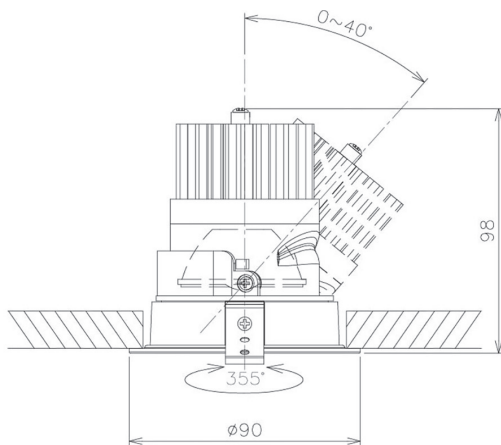

Item no. DD091-2125B8530

Series Name: Φ 80 Series Lens Type

| | |
|-------------------|-------------------------|
| Installation Type | Recessed mount |
| Fixture wattage | 21W |
| Beam angle | 25 deg |
| Color Temp. | 3000K |
| CRI | Ra>85 |
| Luminous | 1543 lm |
| Body | Die-cast aluminum alloy |
| Body finish | N/A |
| Trim finish | Black |
| Reflector finish | N/A |
| IP Rate | IP20 |
| Light source | COB module |
| Input Voltage | AC220~240V |
| Dimming Type | Non-Dimmable |
| Certificate | CE, CCC |
| Cut Hole | 80mm |

| Height (Weight) | |
|-----------------|-------------|
| 36.0W | 138 (0.7kg) |
| 28.5W | 138 (0.7kg) |
| 21.0W | 98 (0.6kg) |
| 14.2W | 98 (0.6kg) |
| 7.4W | 78 (0.6kg) |
| 5.0W | 78 (0.4kg) |