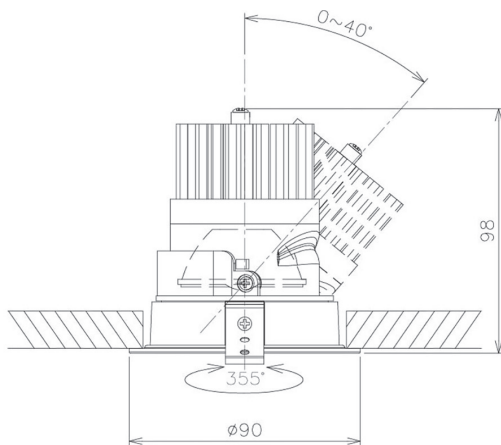

Item no. DD091-2125B8535

Series Name: Φ 80 Series Lens Type

Installation Type	Recessed mount
Fixture wattage	21W
Beam angle	25 deg
Color Temp.	3500K
CRI	Ra>85
Luminous	1574 lm
Body	Die-cast aluminum alloy
Body finish	N/A
Trim finish	Black
Reflector finish	N/A
IP Rate	IP20
Light source	COB module
Input Voltage	AC220~240V
Dimming Type	Non-Dimmable
Certificate	CE, CCC
Cut Hole	80mm

Height (Weight)	
36.0W	138 (0.7kg)
28.5W	138 (0.7kg)
21.0W	98 (0.6kg)
14.2W	98 (0.6kg)
7.4W	78 (0.6kg)
5.0W	78 (0.4kg)