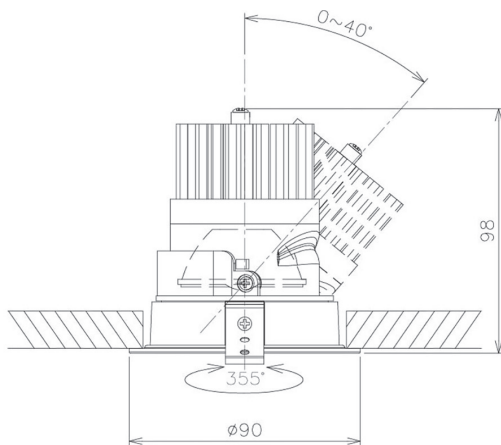

Item no. DD091-2125B8540

Series Name: Φ 80 Series Lens Type

Installation Type	Recessed mount
Fixture wattage	21W
Beam angle	25 deg
Color Temp.	4000K
CRI	Ra>85
Luminous	1590 lm
Body	Die-cast aluminum alloy
Body finish	N/A
Trim finish	Black
Reflector finish	N/A
IP Rate	IP20
Light source	COB module
Input Voltage	AC220~240V
Dimming Type	Non-Dimmable
Certificate	CE, CCC
Cut Hole	80mm

Height (Weight)	
36.0W	138 (0.7kg)
28.5W	138 (0.7kg)
21.0W	98 (0.6kg)
14.2W	98 (0.6kg)
7.4W	78 (0.6kg)
5.0W	78 (0.4kg)