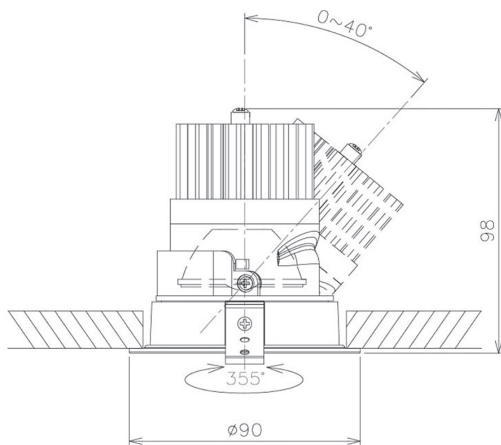

Item no. DD091-2125B8540

Series Name:  $\Phi$ 80 Series Lens Type

Installation	Recessed mount
Type	$\Phi$ 80 Series Lens Type
Fixture wattage	21W
Beam angle	25 deg
Color Temp.	4000K
CRI	Ra>85
Luminous	1590 lm
Body	Die-cast aluminum alloy
Body finish	N/A
Trim finish	Black
Reflector finish	N/A
IP Rate	IP20
Light source	COB module
Input Voltage	AC220~240V
Dimming Type	Non-Dimmable
Certificate	CE, CCC
Cut Hole	80mm

Height (Weight)	
36.0W	138 (0.7kg)
28.5W	138 (0.7kg)
21.0W	98 (0.6kg)
14.2W	98 (0.6kg)
7.4W	78 (0.6kg)
5.0W	78 (0.4kg)