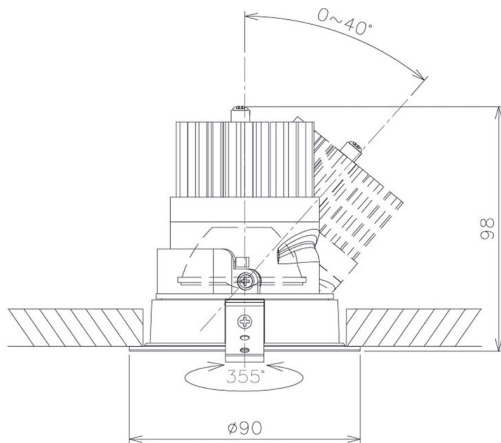

Item no. DD091-2130B8027

Series Name: Φ 80 Series Lens Type

| | |
|-------------------|-------------------------|
| Installation Type | Recessed mount |
| Fixture wattage | 21W |
| Beam angle | 30 deg |
| Color Temp. | 2700K |
| CRI | Ra>90 |
| Luminous | 1772 lm |
| Body | Die-cast aluminum alloy |
| Body finish | N/A |
| Trim finish | Black |
| Reflector finish | N/A |
| IP Rate | IP20 |
| Light source | COB module |
| Input Voltage | AC220~240V |
| Dimming Type | Non-Dimmable |
| Certificate | CE, CCC |
| Cut Hole | 80mm |

| Height (Weight) | |
|-----------------|-------------|
| 36.0W | 138 (0.7kg) |
| 28.5W | 138 (0.7kg) |
| 21.0W | 98 (0.6kg) |
| 14.2W | 98 (0.6kg) |
| 7.4W | 78 (0.6kg) |
| 5.0W | 78 (0.4kg) |