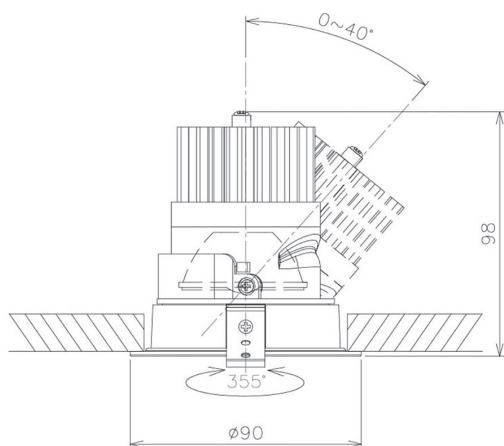

Item no. DD091-2130B8027

Series Name: Φ 80 Series Lens Type

Installation	Recessed mount
Type	Φ 80 Series Lens Type
Fixture wattage	21W
Beam angle	30 deg
Color Temp.	2700K
CRI	Ra>90
Luminous	1772 lm
Body	Die-cast aluminum alloy
Body finish	N/A
Trim finish	Black
Reflector finish	N/A
IP Rate	IP20
Light source	COB module
Input Voltage	AC220~240V
Dimming Type	Non-Dimmable
Certificate	CE, CCC
Cut Hole	80mm

Height (Weight)	
36.0W	138 (0.7kg)
28.5W	138 (0.7kg)
21.0W	98 (0.6kg)
14.2W	98 (0.6kg)
7.4W	78 (0.6kg)
5.0W	78 (0.4kg)