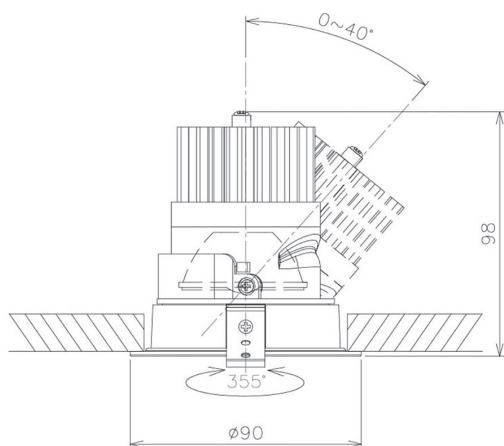

Item no. DD091-2130B8030

Series Name:  $\Phi$ 80 Series Lens Type

Installation	Recessed mount
Type	$\Phi$ 80 Series Lens Type
Fixture wattage	21W
Beam angle	30 deg
Color Temp.	3000K
CRI	Ra>90
Luminous	1848 lm
Body	Die-cast aluminum alloy
Body finish	N/A
Trim finish	Black
Reflector finish	N/A
IP Rate	IP20
Light source	COB module
Input Voltage	AC220~240V
Dimming Type	Non-Dimmable
Certificate	CE, CCC
Cut Hole	80mm

Height (Weight)	
36.0W	138 (0.7kg)
28.5W	138 (0.7kg)
21.0W	98 (0.6kg)
14.2W	98 (0.6kg)
7.4W	78 (0.6kg)
5.0W	78 (0.4kg)