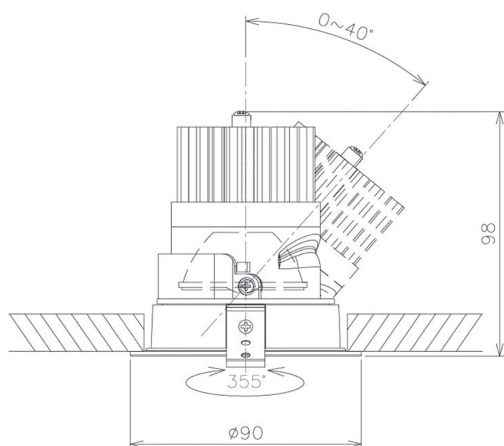

Item no. DD091-2130B8030

Series Name:  $\Phi$ 80 Series Lens Type

Installation Type	Recessed mount
Fixture wattage	21W
Beam angle	30 deg
Color Temp.	3000K
CRI	Ra>90
Luminous	1848 lm
Body	Die-cast aluminum alloy
Body finish	N/A
Trim finish	Black
Reflector finish	N/A
IP Rate	IP20
Light source	COB module
Input Voltage	AC220~240V
Dimming Type	Non-Dimmable
Certificate	CE, CCC
Cut Hole	80mm

Height (Weight)	
36.0W	138 (0.7kg)
28.5W	138 (0.7kg)
21.0W	98 (0.6kg)
14.2W	98 (0.6kg)
7.4W	78 (0.6kg)
5.0W	78 (0.4kg)