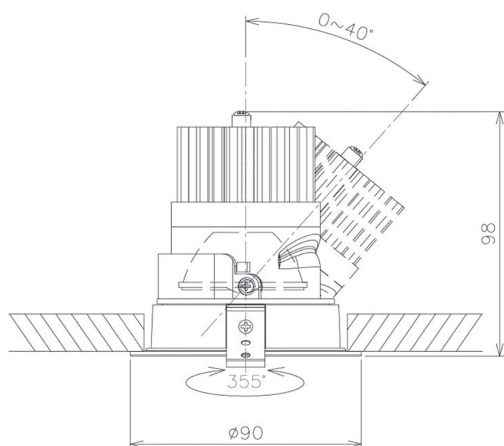

Item no. DD091-2130B8035

Series Name: Φ 80 Series Lens Type

Installation Type	Recessed mount
Fixture wattage	21W
Beam angle	30 deg
Color Temp.	3500K
CRI	Ra>90
Luminous	1885 lm
Body	Die-cast aluminum alloy
Body finish	N/A
Trim finish	Black
Reflector finish	N/A
IP Rate	IP20
Light source	COB module
Input Voltage	AC220~240V
Dimming Type	Non-Dimmable
Certificate	CE, CCC
Cut Hole	80mm

Height (Weight)	
36.0W	138 (0.7kg)
28.5W	138 (0.7kg)
21.0W	98 (0.6kg)
14.2W	98 (0.6kg)
7.4W	78 (0.6kg)
5.0W	78 (0.4kg)