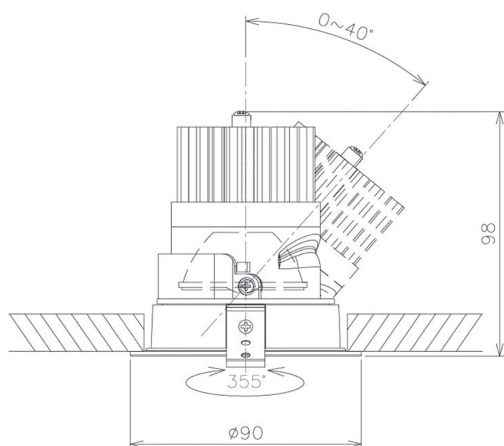

Item no. DD091-2130B8040

Series Name:  $\Phi$ 80 Series Lens Type

Installation Type	Recessed mount
Fixture wattage	21W
Beam angle	30 deg
Color Temp.	4000K
CRI	Ra>90
Luminous	1903 lm
Body	Die-cast aluminum alloy
Body finish	N/A
Trim finish	Black
Reflector finish	N/A
IP Rate	IP20
Light source	COB module
Input Voltage	AC220~240V
Dimming Type	Non-Dimmable
Certificate	CE, CCC
Cut Hole	80mm

Height (Weight)	
36.0W	138 (0.7kg)
28.5W	138 (0.7kg)
21.0W	98 (0.6kg)
14.2W	98 (0.6kg)
7.4W	78 (0.6kg)
5.0W	78 (0.4kg)