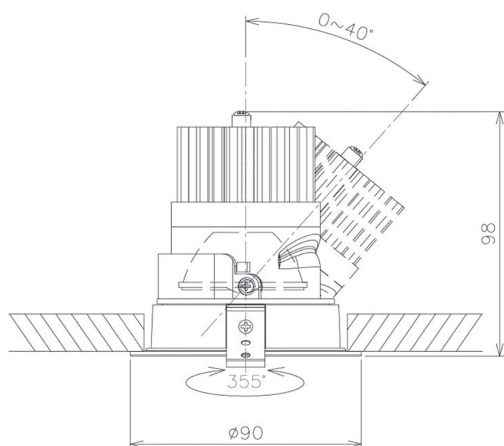

Item no. DD091-2130B8527

Series Name:  $\Phi$ 80 Series Lens Type

Installation Type	Recessed mount
Fixture wattage	21W
Beam angle	30 deg
Color Temp.	2700K
CRI	Ra>85
Luminous	1666 lm
Body	Die-cast aluminum alloy
Body finish	N/A
Trim finish	Black
Reflector finish	N/A
IP Rate	IP20
Light source	COB module
Input Voltage	AC220~240V
Dimming Type	Non-Dimmable
Certificate	CE, CCC
Cut Hole	80mm

Height (Weight)	
36.0W	138 (0.7kg)
28.5W	138 (0.7kg)
21.0W	98 (0.6kg)
14.2W	98 (0.6kg)
7.4W	78 (0.6kg)
5.0W	78 (0.4kg)